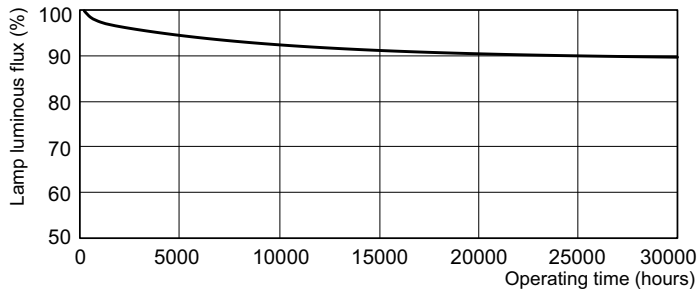

MASTER TL5 High Output

Lifetime

Lumen Maintenance Diagram - MASTER TL5 HO 24W/865 SLV/40