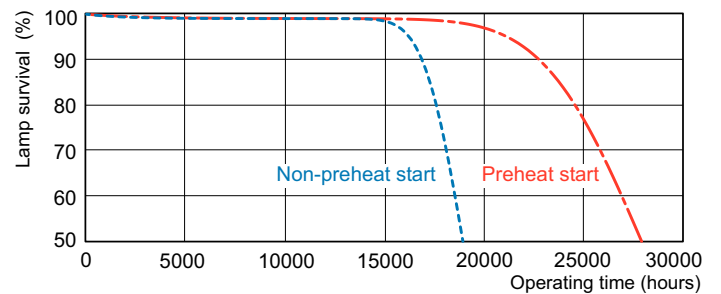

Product data

General Information		Operating and Electrical	
Cap-Base	G5 [G5]	Power Consumption	22.7 W
Features	na [Not Applicable]	Lamp Current (Nom)	0.295 A
Flux measurement reference	Sphere		
Light Technical		Controls and Dimming	
Color Code	865 [CCT of 6500K]	Dimmable	Yes
Luminous Flux	1,575 lumen		
Color Designation	Cool Daylight	Mechanical and Housing	
Chromaticity Coordinate X (Nom)	0.313	Bulb Shape	T5 [16 mm (T5)]
Chromaticity Coordinate Y (Nom)	0.337		
Correlated Color Temperature (Nom)	6500 K	Approval and Application	
Luminous Efficacy (rated) (Nom)	72 lm/W	Mercury (Hg) Content (Nom)	1.2 mg
Color rendering index (CRI)	82	Energy Consumption kWh/1000 h	23 kWh
		EPREL Registration Number	423,556

Photometric data

Spectral Power Distribution Colour - MASTER TL5 HO 24W/865 SLV/40

Lifetime

Life Expectancy Diagram - MASTER TL5 HO 24W/865 SLV/40

Life Expectancy Diagram - MASTER TL5 HO 24W/865 SLV/40

MASTER TL5 High Output