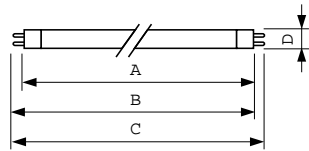

Product data

General Information		Operating and Electrical	
Cap-Base	G5 [G5]	Power Consumption	22.7 W
Features	na [Not Applicable]	Lamp Current (Nom)	0.295 A
Flux measurement reference	Sphere		
Light Technical		Controls and Dimming	
Color Code	865 [CCT of 6500K]	Dimmable	Yes
Luminous Flux	1,575 lumen		
Color Designation	Cool Daylight	Mechanical and Housing	
Chromaticity Coordinate X (Nom)	0.313	Bulb Shape	T5 [16 mm (T5)]
Chromaticity Coordinate Y (Nom)	0.337		
Correlated Color Temperature (Nom)	6500 K	Approval and Application	
Luminous Efficacy (rated) (Nom)	72 lm/W	Mercury (Hg) Content (Nom)	1.2 mg
Color rendering index (CRI)	82	Energy Consumption kWh/1000 h	23 kWh
		EPREL Registration Number	423,556

Material number (12NC)	927928086555
Full product name	MASTER TL5 HO 24W/865 SLV/40
EAN/UPC - Case	8711500867858

Dimensional drawing

Product	D (max)	A (max)	B (max)	B (min)	C (max)
MASTER TL5 HO 24W/865 SLV/40	17 mm	549.0 mm	556.1 mm	553.7 mm	563.2 mm