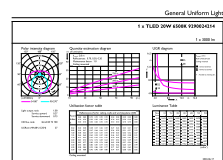

Dimensional drawing

MASTER LEDtube 1500mm HE 20W 865 T5

Product	D1	D2	A1	A2	A3
MASTER LEDtube 1500mm HE 20W 865 T5	15.8 mm	19 mm	1449 mm	1454.9 mm	1463.2 mm

Photometric data

LEDtube MAS 8W G5 1000lm

LEDtube MAS 20W G5 3000lm 865

MASTER LEDtube Mains T5

Photometric data

LEDtube MAS 16,5W G5 2500lm 865

Lifetime

Life Expectancy Diagram

LEDtube MAS 1 26W 50K LifetimeVsTc-LED

LEDtube MAS 1 26W 50K FailureRate-LED

LEDtube MAS G3 20W 50K LumenVsTc-LMP