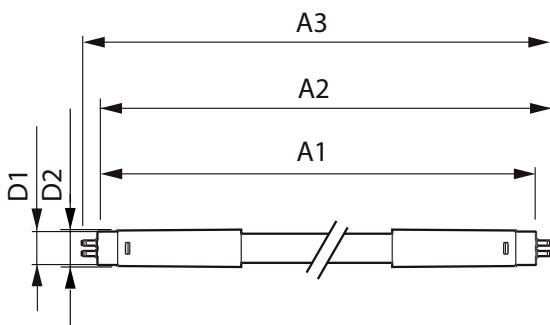

Product data

General information	
Cap-Base	G5 [G5]
EU RoHS compliant	Yes
Nominal Lifetime (Nom)	50000 h
Switching Cycle	200000X
Technical Type	20-35W
Flux measurement reference	Sphere

Light technical	
Color Code	865 [CCT of 6500K]
Beam Angle (Nom)	200 °
Luminous Flux (Nom)	3000 lm
Color Designation	Cool Daylight
Correlated Color Temperature (Nom)	6500 K
Luminous Efficacy (rated) (Nom)	150.00 lm/W
Color Consistency	<6
Color Rendering Index (Nom)	80

Temperature	
T-Ambient (Max)	45 °C
T-Ambient (Min)	-20 °C
T-Storage (Max)	65 °C
T-Storage (Min)	-40 °C

MASTER LEDtube Mains T5

T-Case Maximum (Nom)	75 °C
Controls and dimming	
Dimmable	No
Mechanical and housing	
Bulb Finish	Frosted
Bulb Material	Glass
Product Length	1500 mm
Bulb Shape	Tube, double-ended
Approval and application	
Energy Efficiency Class	D
Energy Saving Product	Yes
Approval Marks	RoHS compliance CE marking KEMA Keur certificate

Energy Consumption kWh/1000 h	20 kWh
EPREL Registration Number	467356
Product data	
Full product code	871869978359400
Order product name	MASTER LEDtube 1500mm HE 20W 865 T5
EAN/UPC - Product	8718699783594
Order code	929002421408
Numerator - Quantity Per Pack	1
Numerator - Packs per outer box	10
Material Nr. (12NC)	929002421408
Copy Net Weight (Piece)	0.176 kg

Dimensional drawing

MASTER LEDtube 1500mm HE 20W 865 T5

Product	D1	D2	A1	A2	A3
MASTER LEDtube 1500mm HE 20W 865 T5	15.8 mm	19 mm	1449 mm	1454.9 mm	1463.2 mm

Photometric data

LEDtube MAS 8W G5 1000lm

LEDtube MAS 20W G5 3000lm 865