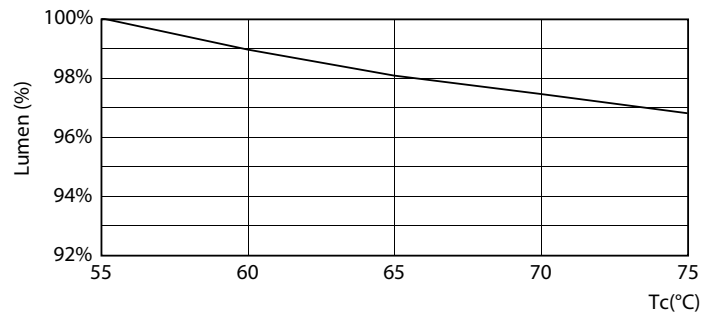

MASTER LEDtube Mains T5

Photometric data

LEDtube MAS 16,5W G5 2500lm 865

Lifetime

Life Expectancy Diagram

LEDtube MAS 1 26W 50K LifetimeVsTc-LED

LEDtube MAS 1 26W 50K FailureRate-LED

LEDtube MAS G3 20W 50K LumenVsTc-LMP