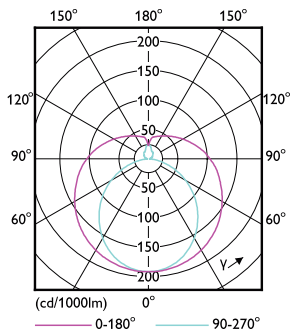

Product data

General information	
Cap-Base	G5 [G5]
EU RoHS compliant	Yes
Nominal Lifetime (Nom)	50000 h
Switching Cycle	200000X
Technical Type	20-35W
Flux measurement reference	Sphere

Light technical	
Color Code	865 [CCT of 6500K]
Beam Angle (Nom)	200 °
Luminous Flux (Nom)	3000 lm
Color Designation	Cool Daylight
Correlated Color Temperature (Nom)	6500 K
Luminous Efficacy (rated) (Nom)	150.00 lm/W
Color Consistency	<6
Color Rendering Index (Nom)	80

Energy Consumption kWh/1000 h	20 kWh
EPREL Registration Number	467356
Product data	
Full product code	871869978359400
Order product name	MASTER LEDtube 1500mm HE 20W 865 T5
EAN/UPC - Product	8718699783594
Order code	929002421408
Numerator - Quantity Per Pack	1
Numerator - Packs per outer box	10
Material Nr. (12NC)	929002421408
Copy Net Weight (Piece)	0.176 kg

Dimensional drawing

MASTER LEDtube 1500mm HE 20W 865 T5

Product	D1	D2	A1	A2	A3
MASTER LEDtube 1500mm HE 20W 865 T5	15.8 mm	19 mm	1449 mm	1454.9 mm	1463.2 mm

Photometric data

LEDtube MAS 8W G5 1000lm

LEDtube MAS 20W G5 3000lm 865