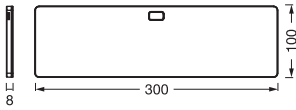

Photometrical data

Luminous flux	220 lm
Total luminous flux of contained light sources	250 lm
Luminous efficacy	44 lm/W
Color temperature	3000 K / 4000 K / 6500 K
Light color (designation)	Warm White / Cool White / Daylight
Color rendering index Ra	> 80
Standard deviation of color matching	< 6 sdc _m
Flickering metric (Pst LM)	<1
Stroboscope effect metric (SVM)	<0.4
Photobiological safety group acc. to EN62778	RG1
Beam angle	110 °

Dimensions & Weight

Length	300.00 mm
Width	100.00 mm
Height	8.00 mm
Product weight	330.00 g
Cable length	1500 mm

UNDERCABINET PANEL FL
30X10CCT D BK line drawing

Materials & Colors

Product color	Black
Housing color	Black
Body material	Polycarbonate (PC)
Cover material	Polycarbonate (PC)
Glow Wire Test according to IEC 60695-2-12	650 °C
Mercury content	0.0 mg