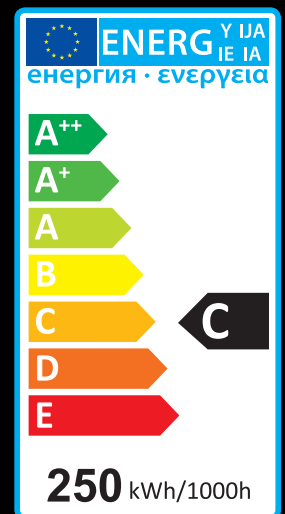

THORGEON

LIGHTING

MERCURY LAMP

05017

thorgeon

LUMENS
12700

POWER
250W

ELLIPSOID