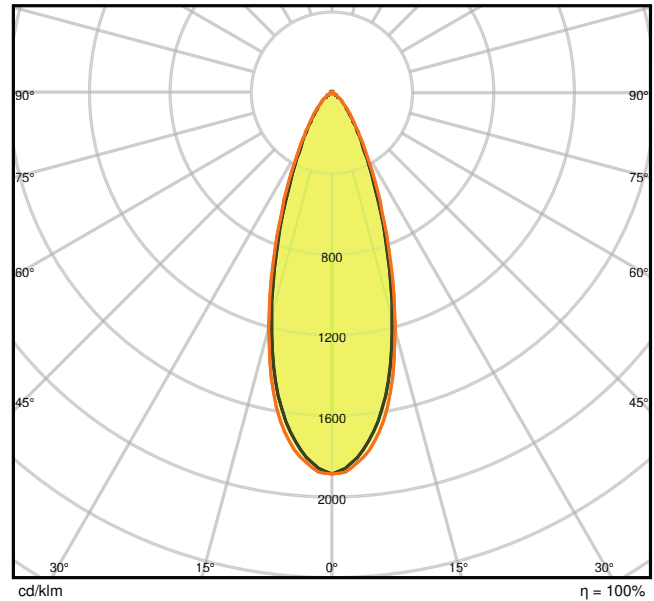

LDC typ polar

Dimensions & Weight

Diameter	80.00 mm
Height	36.00 mm
Product weight	189.00 g

Materials & Colors

Product color	White
Housing color	White
Body material	Aluminum
Light emitting surface material	PMMA