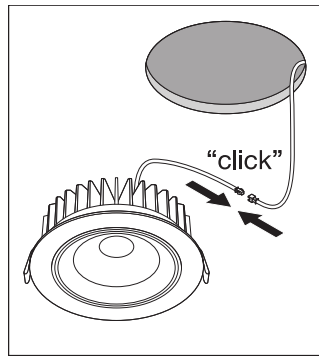

References / Links

- For Guarantee see www.ledvance.com/guarantee

DISCLAIMER

Subject to change without notice. Errors and omission excepted. Always make sure to use the most recent release.