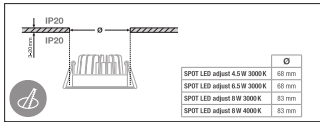

References / Links

- For Guarantee see www.ledvance.com/guarantee

DISCLAIMER

Subject to change without notice. Errors and omission excepted. Always make sure to use the most recent release.