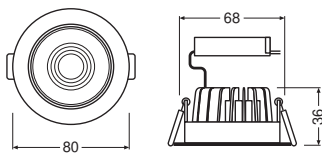

### Photometrical data

Luminous flux	550 lm
Luminous efficacy	85 lm/W
Color temperature	3000 K
Light color (designation)	Warm White
Color rendering index Ra	> 80
Standard deviation of color matching	$\leq 4$ sdcn
Luminous intensity	-
Flickering metric (Pst LM)	-
Stroboscope effect metric (SVM)	-
Photobiological safety group acc. to EN62778	RG0
Photobiological safety group acc. to EN62471	RG0
Beam angle	36 °

### Dimensions & Weight

Diameter	80.00 mm
Height	36.00 mm
Product weight	189.00 g