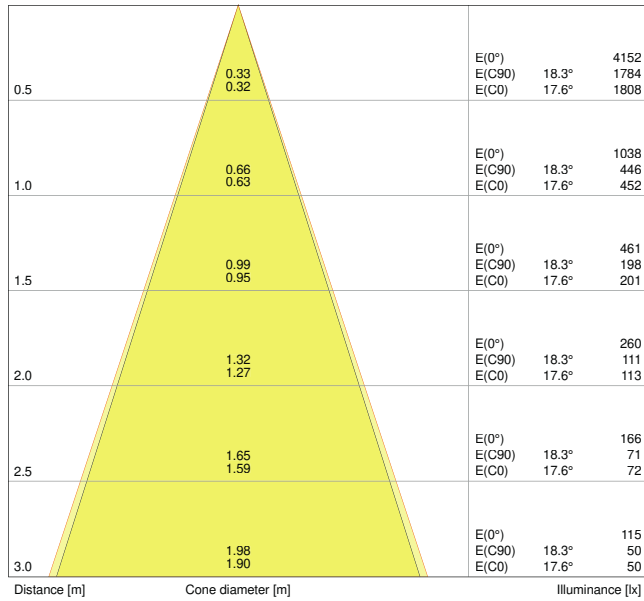

### Product features

- Initial color consistency:  $\leq 4$  SDCM
- Housing material: aluminum
- Lens material: PMMA

### Photometrical data

Luminous flux	550 lm
Luminous efficacy	85 lm/W
Color temperature	3000 K
Light color (designation)	Warm White
Color rendering index Ra	> 80
Standard deviation of color matching	$\leq 4$ sdcn
Luminous intensity	-
Flickering metric (Pst LM)	-
Stroboscope effect metric (SVM)	-
Photobiological safety group acc. to EN62778	RG0
Photobiological safety group acc. to EN62471	RG0
Beam angle	36 °

### Dimensions & Weight

Diameter	80.00 mm
Height	36.00 mm
Product weight	189.00 g