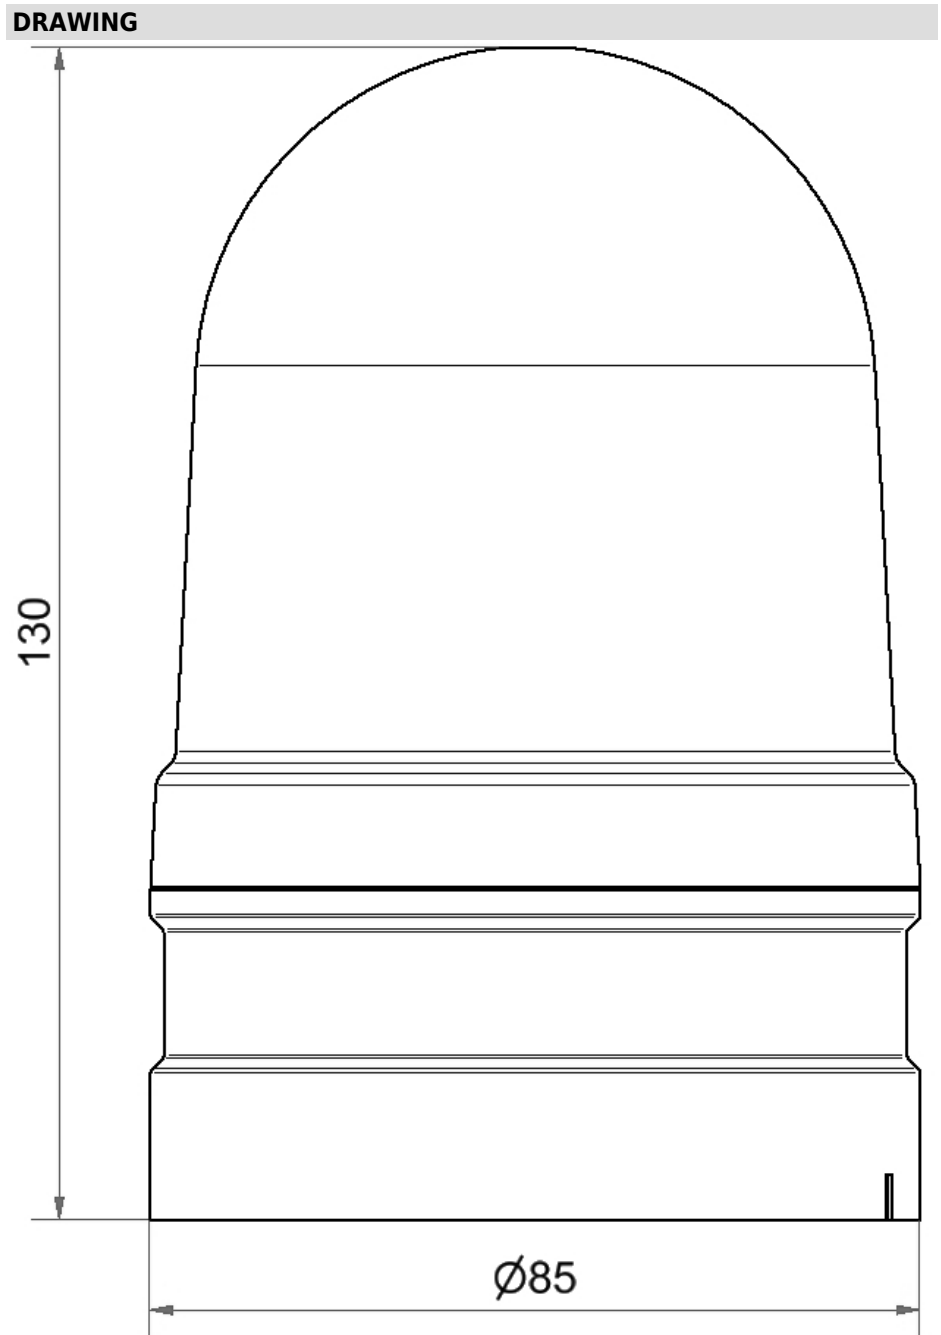

Midi free-standing Beacons / EvoSIGNAL

Midi TwinLIGHT 115-230VAC CL

! For additional installation and mounting information, refer to the appropriate user guide at www.werma.com. This printed copy is for information only and is subject to alteration.