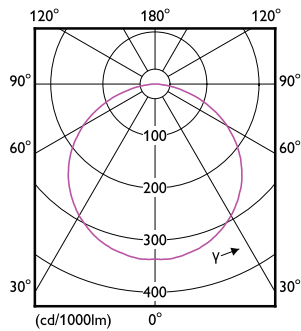

Corepro LED Strip

Initial chromaticity	(0.4578, 0.4101) 5SDCM
Power consumption tolerance	+/-10%
Over Time Performance (IEC Compliant)	
Median useful life L70B50	35,000 hour(s)
Product Data	
Order product name	CorePro LEDstrip 6W827 750LM/M 5M
Full product name	CorePro LEDstrip 6W827 750LM/M 5M

Full product code	871951434408200
Order code	929002695102
Material Nr. (12NC)	929002695102
Numerator - Quantity Per Pack	1
EAN/UPC - Product/Case	8719514344082
Numerator - Packs per outer box	10
EAN/UPC - Case	8719514344099

Dimensional drawing

Photometric data

Light Distribution Diagram - CorePro LEDstrip 6W827 750LM/M 5M