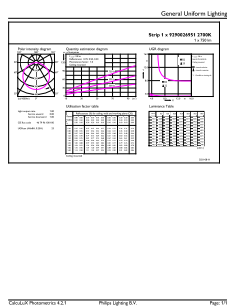

Control interface	depends on driver (1-10V, DALI...)
Constant light output	No
Maximum dim level	10% (depends on dimmer, ELV)
Mechanical and Housing	
Reflector material	-
Overall length	5,000 mm
Overall width	8 mm
Overall height	1.3 mm
Dimensions (Height x Width x Depth)	1 x 8 x 5000 mm
Ingress protection code	IP20 [Finger-protected]
Mech. impact protection code	IK00 [No protection]
Net Weight (Piece)	0.100 kg
Approval and Application	
Energy Efficiency Class	E
EPREL Registration Number	620718
Glow-wire test	Temperature 650 °C, duration 30 s
CE mark	Yes
EU RoHS compliant	Yes
Ambient temperature range	-20 to +40 °C
Initial Performance (IEC Compliant)	
Luminous flux tolerance	+/-10%

Corepro LED Strip

Initial chromaticity	(0.4578, 0.4101) 5SDCM
Power consumption tolerance	+/-10%
Over Time Performance (IEC Compliant)	
Median useful life L70B50	35,000 hour(s)
Product Data	
Order product name	CorePro LEDstrip 6W827 750LM/M 5M
Full product name	CorePro LEDstrip 6W827 750LM/M 5M

Dimensional drawing

Photometric data

General uniform lighting - CorePro LEDstrip 6W827 750LM/M 5M

Light Distribution Diagram - CorePro LEDstrip 6W827 750LM/M 5M