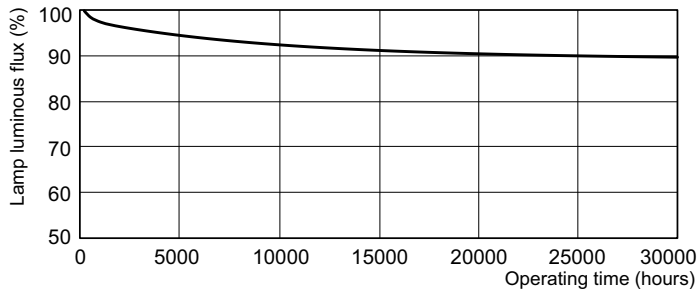

MASTER TL5 High Output

Lifetime

Lumen Maintenance Diagram - MASTER TL5 HO 80W/865 SLV/40