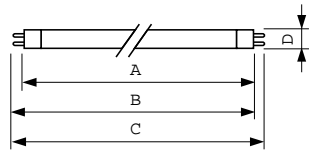

Product data

General Information		Operating and Electrical	
Cap-Base	G5 [G5]	Power Consumption	79.8 W
Features	na [Not Applicable]	Lamp Current (Nom)	0.530 A
Flux measurement reference	Sphere		
Light Technical		Controls and Dimming	
Color Code	865 [CCT of 6500K]	Dimmable	Yes
Luminous Flux	6,300 lumen		
Color Designation	Cool Daylight	Mechanical and Housing	
Chromaticity Coordinate X (Nom)	0.313	Bulb Shape	T5 [16 mm (T5)]
Chromaticity Coordinate Y (Nom)	0.337		
Correlated Color Temperature (Nom)	6500 K	Approval and Application	
Luminous Efficacy (rated) (Nom)	79 lm/W	Mercury (Hg) Content (Nom)	1.2 mg
Color rendering index (CRI)	82	Energy Consumption kWh/1000 h	80 kWh
		EPREL Registration Number	423,572

Material number (12NC)	927929586557
Full product name	MASTER TL5 HO 80W/865 SLV/40
EAN/UPC - Case	8711500868879

Dimensional drawing

Product	D (max)	A (max)	B (max)	B (min)	C (max)
MASTER TL5 HO 80W/865 SLV/40	17 mm	1,449.0 mm	1,456.1 mm	1,453.7 mm	1,463.2 mm