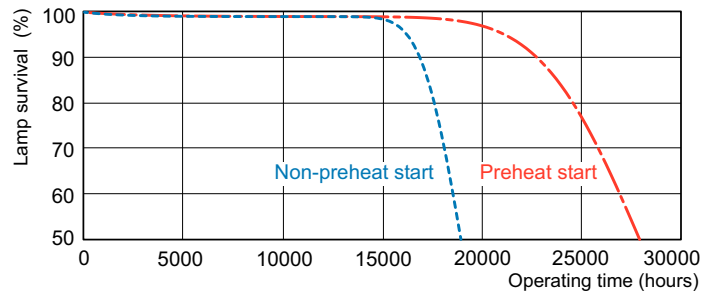

Product data

General Information		Operating and Electrical	
Cap-Base	G5 [G5]	Power Consumption	79.8 W
Features	na [Not Applicable]	Lamp Current (Nom)	0.530 A
Flux measurement reference	Sphere		
Light Technical		Controls and Dimming	
Color Code	865 [CCT of 6500K]	Dimmable	Yes
Luminous Flux	6,300 lumen		
Color Designation	Cool Daylight	Mechanical and Housing	
Chromaticity Coordinate X (Nom)	0.313	Bulb Shape	T5 [16 mm (T5)]
Chromaticity Coordinate Y (Nom)	0.337		
Correlated Color Temperature (Nom)	6500 K	Approval and Application	
Luminous Efficacy (rated) (Nom)	79 lm/W	Mercury (Hg) Content (Nom)	1.2 mg
Color rendering index (CRI)	82	Energy Consumption kWh/1000 h	80 kWh
		EPREL Registration Number	423,572

Material number (12NC)	927929586557
Full product name	MASTER TL5 HO 80W/865 SLV/40
EAN/UPC - Case	8711500868879

Dimensional drawing

Product	D (max)	A (max)	B (max)	B (min)	C (max)
MASTER TL5 HO 80W/865 SLV/40	17 mm	1,449.0 mm	1,456.1 mm	1,453.7 mm	1,463.2 mm

Photometric data

Spectral Power Distribution Colour - MASTER TL5 HO 80W/865 SLV/40

Lifetime

Life Expectancy Diagram - MASTER TL5 HO 80W/865 SLV/40

Life Expectancy Diagram - MASTER TL5 HO 80W/865 SLV/40

MASTER TL5 High Output