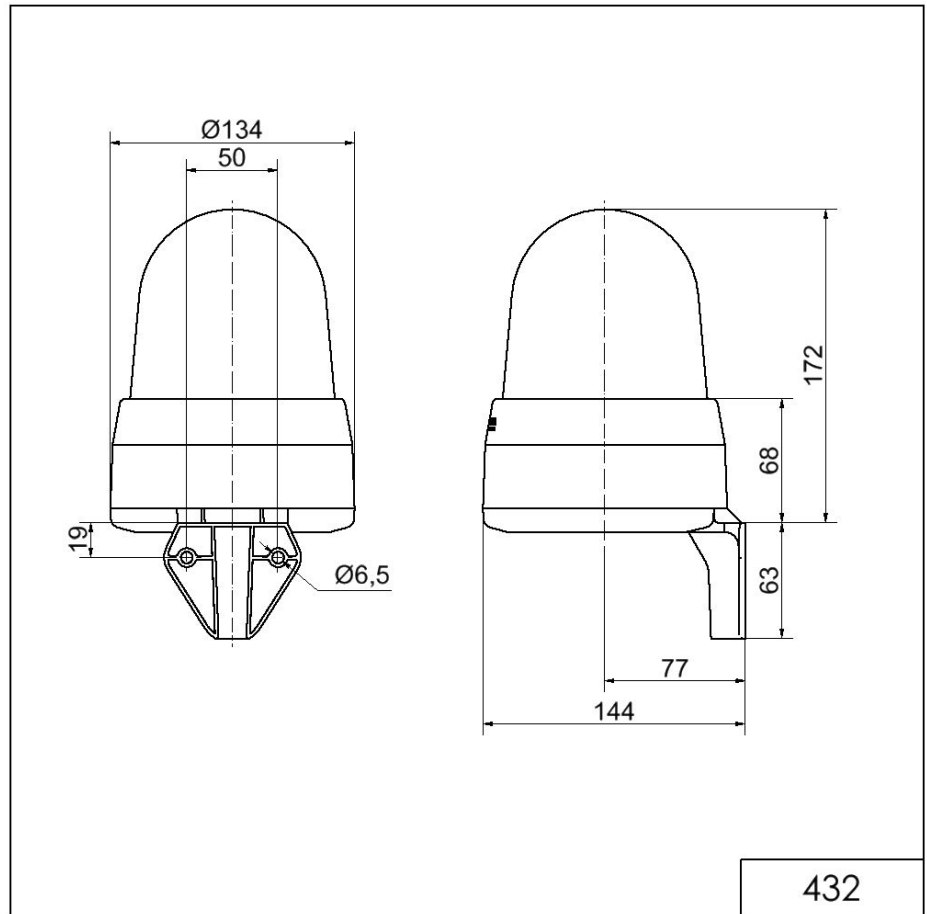

Midi / LED/Multi-Tone Sounder 432

LED Siren WM 32 tne 115-230VAC GN

DRAWING

For additional installation and mounting information, refer to the appropriate user guide at www.werma.com. This printed copy is for information only and is subject to alteration.