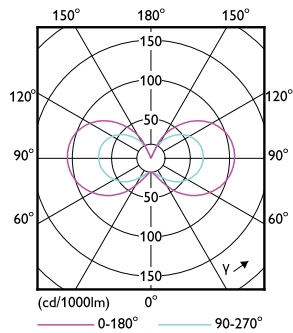

Product data

General Information		Input Frequency	
Cap-Base	G4 [G4]	Power Consumption	- Hz
Nominal lifetime	15,000 hour(s)	Lamp Current (Nom)	1.8 W
Switching Cycle	50,000	Wattage Equivalent	260 mA
Lighting Technology	LED	Starting Time (Nom)	20 W
Flux measurement reference	Sphere	Warm-up time to 60% light	0.5 s
		Power Factor (Fraction)	0.6
		Voltage (Nom)	ac electronic 12 V
Light Technical		Temperature	
Color Code	827 [CCT of 2700K]	T-Case Maximum (Nom)	80 °C
Beam Angle (Nom)	300 degree(s)		
Luminous Flux	205 lumen	Controls and Dimming	
Color Designation	Warm White (WW)	Dimmable	No
Correlated Color Temperature (Nom)	2700 K		
Luminous Efficacy (rated) (Nom)	113.00 lm/W	Mechanical and Housing	
Color Consistency	<6	Bulb Shape	Capsule
Color rendering index (CRI)	80		
LLMF At End Of Nominal Lifetime (Nom)	70 %	Approval and Application	
		Suitable For Accent Lighting	No
Operating and Electrical			
Line Frequency	- Hz		

Dimensional drawing

Product	D	C
CorePro LEDcapsuleLV 1.8-20W G4 827	13 mm	35 mm

Photometric data

Spectral Power Distribution Colour - CorePro LEDcapsuleLV 1.8-20W G4 827

Light Distribution Diagram - CorePro LEDcapsuleLV 1.8-20W G4 827