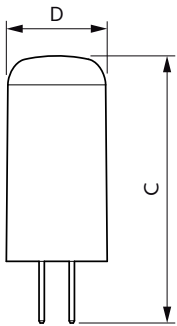

Product data

General Information		Input Frequency	
Cap-Base	G4 [G4]	Power Consumption	- Hz
Nominal lifetime	15,000 hour(s)	Lamp Current (Nom)	1.8 W
Switching Cycle	50,000	Wattage Equivalent	260 mA
Lighting Technology	LED	Starting Time (Nom)	20 W
Flux measurement reference	Sphere	Warm-up time to 60% light	0.5 s
		Power Factor (Fraction)	0.6
		Voltage (Nom)	ac electronic 12 V
Light Technical		Temperature	
Color Code	827 [CCT of 2700K]	T-Case Maximum (Nom)	80 °C
Beam Angle (Nom)	300 degree(s)		
Luminous Flux	205 lumen	Controls and Dimming	
Color Designation	Warm White (WW)	Dimmable	No
Correlated Color Temperature (Nom)	2700 K		
Luminous Efficacy (rated) (Nom)	113.00 lm/W	Mechanical and Housing	
Color Consistency	<6	Bulb Shape	Capsule
Color rendering index (CRI)	80		
LLMF At End Of Nominal Lifetime (Nom)	70 %	Approval and Application	
		Suitable For Accent Lighting	No
Operating and Electrical			
Line Frequency	- Hz		

Dimensional drawing

Product	D	C
CorePro LEDcapsuleLV 1.8-20W G4 827	13 mm	35 mm

Photometric data

Spectral Power Distribution Colour - CorePro LEDcapsuleLV 1.8-20W G4 827

Light Distribution Diagram - CorePro LEDcapsuleLV 1.8-20W G4 827