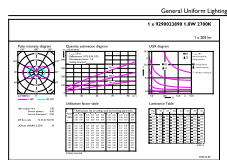

Dimensional drawing

Product	D	C
CorePro LEDcapsuleLV 1.8-20W G4 827	13 mm	35 mm

Photometric data

Spectral Power Distribution Colour - CorePro LEDcapsuleLV 1.8-20W G4 827

Light Distribution Diagram - CorePro LEDcapsuleLV 1.8-20W G4 827