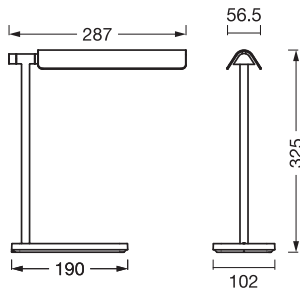

### Photometrical data

Luminous flux	520 lm
Total luminous flux of contained light sources	800 lm
Luminous efficacy	27 lm/W
Color temperature	3000 K / 4000 K / 6500 K
Reference control setting of contained light source (Kelvin)	3000 K
Light color (designation)	Warm White / Cool White / Cool Daylight
Color rendering index Ra	> 80
Standard deviation of color matching	6 sdc <sub>m</sub>
Flickering metric (Pst LM)	<1
Stroboscope effect metric (SVM)	<0.4
Photobiological safety group acc. to EN62778	RG0
Beam angle	113 °

### Dimensions & Weight

Length	102.0 mm
Width	190.00 mm
Height	325.00 mm
Product weight	816.00 g
Cable length	1800 mm

OFFICE LINE DESK ROOF 19W  
CCT D IC BK