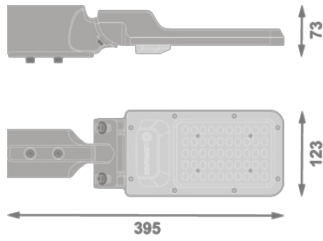

Photometrical data

Luminous flux	3300 lm
Luminous efficacy	110 lm/W
Color temperature	3000 K
Light color (designation)	Warm White
Color rendering index Ra	80
Standard deviation of color matching	< 6 sdc _m
Low flicker	Yes
Photobiological safety group acc. to EN62778	RG1
Photobiological safety group acc. to EN62471	RG1
Beam angle	155° x 80°

URBAN AREA E 30W

Dimensions & Weight

Length	395.00 mm
Width	123.00 mm
Height	73.00 mm
Product weight	1288.00 g

URBAN AREA 15W 30W

Materials & Colors

Product color	Black
Housing color	Black
Body material	Aluminum
Cover material	Polycarbonate (PC)
Light emitting surface material	Polycarbonate (PC)
Glow Wire Test according to IEC 60695-2-12	650 °C