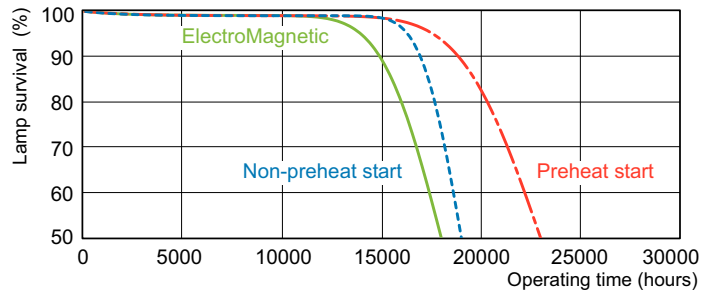

Lifetime

Life Expectancy Diagram - MASTER TL-D Super 80 15W/840 SLV/25

Life Expectancy Diagram - MASTER TL-D Super 80 15W/840 SLV/25