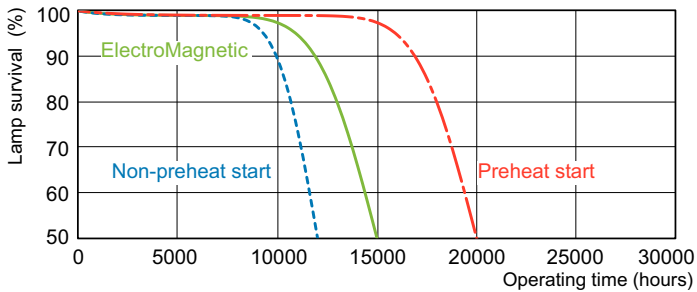

Lifetime

Life Expectancy Diagram - MASTER TL-D Super 80 15W/840 SLV/25

Life Expectancy Diagram - MASTER TL-D Super 80 15W/840 SLV/25