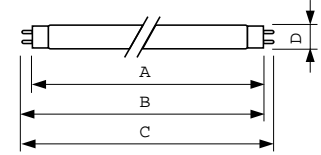

### Product data

General Information		Lamp Current (Nom)	
Cap-Base	G13 [Medium Bi-Pin Fluorescent]		0.335 A
Flux measurement reference	Sphere	Controls and Dimming	
Light Technical		Dimmable	Yes
Color Code	840 [CCT of 4000K]	Mechanical and Housing	
Luminous Flux	1,000 lumen	Bulb Shape	T8 [26 mm (T8)]
Color Designation	Cool White (CW)	Approval and Application	
Chromaticity Coordinate X (Nom)	0.38	Mercury (Hg) Content (Nom)	1.7 mg
Chromaticity Coordinate Y (Nom)	0.38	Energy Consumption kWh/1000 h	16 kWh
Correlated Color Temperature (Nom)	4000 K	EPREL Registration Number	423,408
Luminous Efficacy (rated) (Nom)	67 lm/W	Product Data	
Color rendering index (CRI)	82	Full product code	871150070280740
Operating and Electrical		Order product name	MASTER TL-D Super 80 15W/840 SLV/25
Power Consumption	15.5 W	Order code	927922284014

## Dimensional drawing

Product	D (max)	A (max)	B (max)	B (min)	C (max)
MASTER TL-D Super 80 15W/840 SLV/25	28 mm	437.4 mm	444.5 mm	442.1 mm	451.6 mm