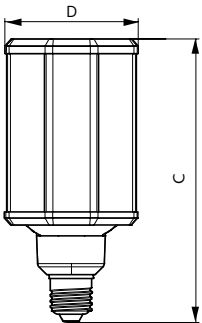

TrueForce LED Public (Urban/Road – HPL/SON)

Temperature

T-Case Maximum (Nom)	70 °C

Controls and Dimming

Dimmable	No

Mechanical and Housing

Bulb Finish	Frosted

Approval and Application

Ingress protection code	IP65 [Dust penetration-protected, jet-proof]
Energy Efficiency Label (EEL)	A+
Energy Consumption kWh/1000 h	25 kWh

Product Data

Full product code	871869681109200
Order product name	TrueForce LED HPL ND 28-25W E27 730 FR
EAN/UPC - Product	8718696811092
Order code	929001898102
Numerator - Quantity Per Pack	1
Numerator - Packs per outer box	6
Material Nr. (12NC)	929001898102
Net Weight (Piece)	0.365 kg

IP 65

Dimensional drawing

TForce LED HPL ND 3.2klm E27 727 FR IP65

Product	D	C
TrueForce LED HPL ND 28-25W E27 730 FR	84 mm	178 mm