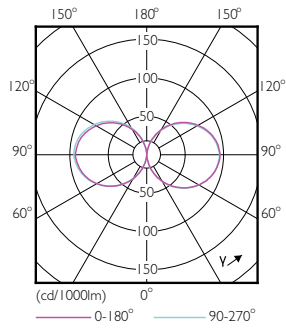

Product data

General Information		Color Consistency	
Cap-Base	E27 [E27]	Color Consistency	<6
RoHS mark	RoHS mark	Color Rendering Index (Nom)	70
Nominal Lifetime (Nom)	50000 h	LLMF At End Of Nominal Lifetime (Nom)	70 %
Switching Cycle	50000X	Operating and Electrical	
Technical Type	25-80W	Input Frequency	50 to 60 Hz
Light Technical		Power (Nom)	25 W
Color Code	730 [CCT of 3000K]	Lamp Current (Nom)	135 mA
Beam Angle (Nom)	360 °	Wattage Equivalent	80 W
Luminous Flux (Nom)	2800 lm	Starting Time (Nom)	0.5 s
Luminous Flux (Rated) (Nom)	2800 lm	Warm Up Time to 60% Light (Nom)	0.5 s
Color Designation	White (WH)	Power Factor (Nom)	0.91
Correlated Color Temperature (Nom)	3000 K	Voltage (Nom)	220-240 V
Luminous Efficacy (rated) (Nom)	112.00 lm/W		

IP 65

Dimensional drawing

TForce LED HPL ND 3.2klm E27 727 FR IP65

Product	D	C
TrueForce LED HPL ND 28-25W E27 730 FR	84 mm	178 mm

Photometric data

General Uniform Light
TrueForce LED HPL ND 28-25W E27 730 FR 3.2klm 120°
Candela Photometric Co. Report Lighting Ltd. Page 1/1

28-25W E27 Others Frosted 730 HPL ND

28-25W E27 Others Frosted 730 HPL ND

TrueForce LED Public (Urban/Road – HPL/SON)

Photometric data

42-33W E27 Others Frosted 730 HPL ND

Lifetime

46-33W E27 Others Clear 730 HPL ND