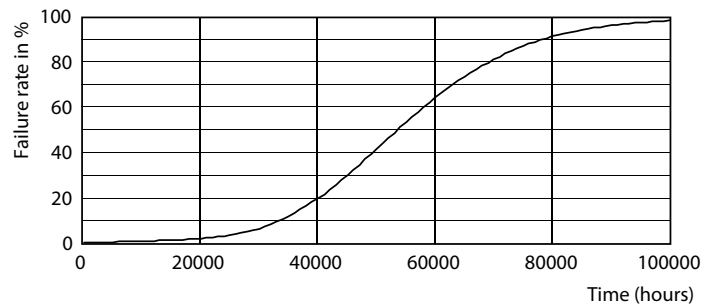

Product data

General Information		Color Consistency	
Cap-Base	E27 [E27]	Color Consistency	<6
RoHS mark	RoHS mark	Color Rendering Index (Nom)	70
Nominal Lifetime (Nom)	50000 h	LLMF At End Of Nominal Lifetime (Nom)	70 %
Switching Cycle	50000X	Operating and Electrical	
Technical Type	25-80W	Input Frequency	50 to 60 Hz
Light Technical		Power (Nom)	25 W
Color Code	730 [CCT of 3000K]	Lamp Current (Nom)	135 mA
Beam Angle (Nom)	360 °	Wattage Equivalent	80 W
Luminous Flux (Nom)	2800 lm	Starting Time (Nom)	0.5 s
Luminous Flux (Rated) (Nom)	2800 lm	Warm Up Time to 60% Light (Nom)	0.5 s
Color Designation	White (WH)	Power Factor (Nom)	0.91
Correlated Color Temperature (Nom)	3000 K	Voltage (Nom)	220-240 V
Luminous Efficacy (rated) (Nom)	112.00 lm/W		

28-25W E27 Others Frosted 730 HPL ND

28-25W E27 Others Frosted 730 HPL ND

TrueForce LED Public (Urban/Road – HPL/SON)

Photometric data

42-33W E27 Others Frosted 730 HPL ND

Lifetime

46-33W E27 Others Clear 730 HPL ND