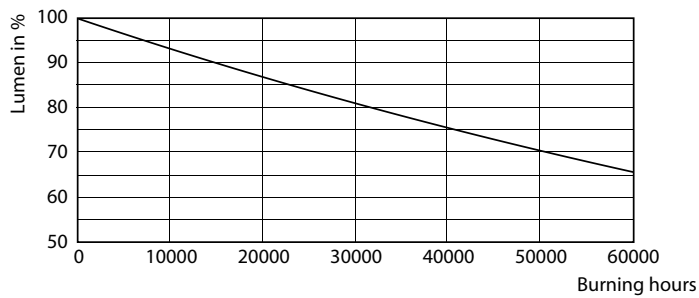

Product data

General Information		Color Consistency	
Cap-Base	E27 [E27]	Color Consistency	<6
RoHS mark	RoHS mark	Color Rendering Index (Nom)	70
Nominal Lifetime (Nom)	50000 h	LLMF At End Of Nominal Lifetime (Nom)	70 %
Switching Cycle	50000X	Operating and Electrical	
Technical Type	25-80W	Input Frequency	50 to 60 Hz
Light Technical		Power (Nom)	25 W
Color Code	730 [CCT of 3000K]	Lamp Current (Nom)	135 mA
Beam Angle (Nom)	360 °	Wattage Equivalent	80 W
Luminous Flux (Nom)	2800 lm	Starting Time (Nom)	0.5 s
Luminous Flux (Rated) (Nom)	2800 lm	Warm Up Time to 60% Light (Nom)	0.5 s
Color Designation	White (WH)	Power Factor (Nom)	0.91
Correlated Color Temperature (Nom)	3000 K	Voltage (Nom)	220-240 V
Luminous Efficacy (rated) (Nom)	112.00 lm/W		

28-25W E27 Others Frosted 730 HPL ND

28-25W E27 Others Frosted 730 HPL ND

TrueForce LED Public (Urban/Road – HPL/SON)

Photometric data

42-33W E27 Others Frosted 730 HPL ND

Lifetime

46-33W E27 Others Clear 730 HPL ND