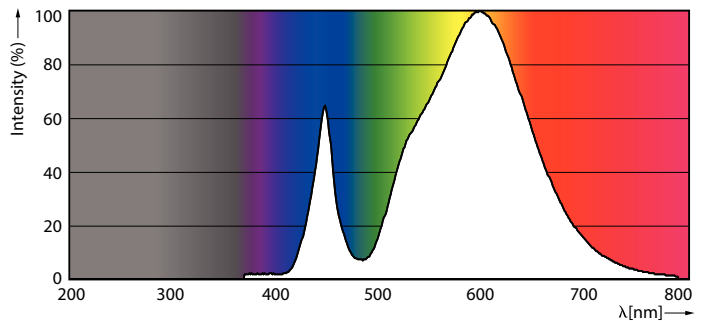

28-25W E27 Others Frosted 730 HPL ND