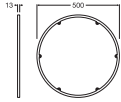

### Dimensions & Weight

Diameter	500.00 mm
Height	13.00 mm
Product weight	120.00 g

SF FLAT 500 RD FRAME SI