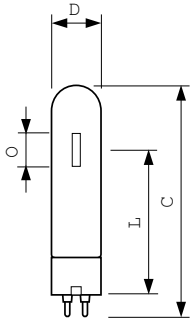

MASTER SDW-T

MASTER SDW-T 35W/825 PG12-1 1SL/12

Range of high-efficiency, discharge lamps with warm color to be used in open luminaires

Warnings and Safety

- Use only with dedicated Philips control gear
- A lamp breaking is extremely unlikely to have any impact on your health. If a lamp breaks, ventilate the room for 30 minutes and remove the parts, preferably with gloves. Put them in a sealed plastic bag and take it to your local waste facilities for recycling. Do not use a vacuum cleaner.

Product data

Operating and Electrical		Color rendering index (CRI)	
Power Consumption	33.3 W		81
Voltage (Nom)	98 V	Controls and Dimming	
Voltage (Nom)	98 V	Dimmable	No
General Information		Mechanical and Housing	
Cap-Base	PG12-1 [PG12-1]	Bulb Finish	Clear
Operating Position	UNIVERSAL [Any or Universal (U)]	Bulb Material	Soft Glass
Flux measurement reference	Sphere	Bulb Shape	T31 [T 31mm]
Light Technical		Approval and Application	
Color Code	825 [CCT of 2500K]	Mercury (Hg) Content (Max)	3.8 mg
Luminous Flux	1,320 lumen	Mercury (Hg) Content (Nom)	3.8 mg
Color Designation	Golden White	Energy Consumption kWh/1000 h	34 kWh
Chromaticity Coordinate X (Nom)	0.478	EPREL Registration Number	473,395
Chromaticity Coordinate Y (Nom)	0.415	Product Data	
Correlated Color Temperature (Nom)	2500 K	Full product code	871150073402015
Luminous Efficacy (rated) (Nom)	40 lm/W	Order product name	MASTER SDW-T 35W/825 PG12-1 1SL/12

MASTER SDW-T

Order code	928153809230
Numerator - Quantity Per Pack	1
Numerator - Packs per outer box	12
Material number (12NC)	928153809230

Full product name	MASTER SDW-T 35W/825 PG12-1 1SL/12
EAN/UPC - Case	8711500183125

Dimensional drawing

Product	D (max)	O	L	C (max)
MASTER SDW-T 35W/825 PG12-1 1SL/12	32 mm	12.7 mm	91 mm	149 mm

Photometric data

Light Distribution Diagram - MASTER SDW-T 35W/825 PG12-1 1SL/12

Spectral Power Distribution Colour - MASTER SDW-T 35W/825 PG12-1 1SL/12