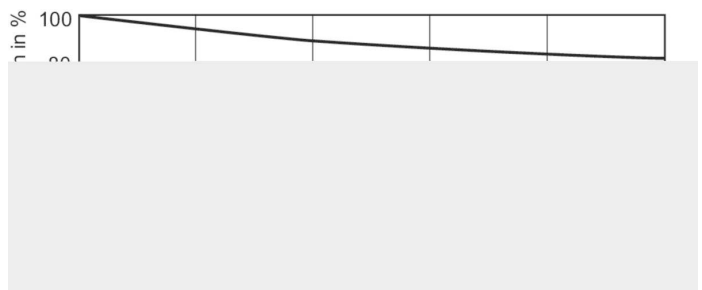

Lifetime

Life Expectancy Diagram - MASTER SDW-T 35W/825 PG12-1 1SL/12

Lumen Maintenance Diagram - MASTER SDW-T 35W/825 PG12-1 1SL/12