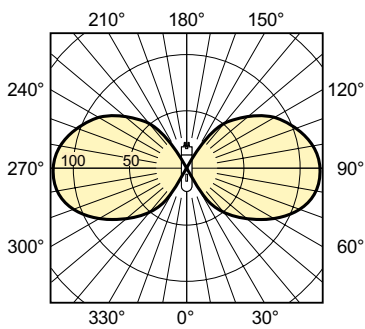

Product data

Operating and Electrical		Color rendering index (CRI)	
Power Consumption	33.3 W		81
Voltage (Nom)	98 V	Controls and Dimming	
Voltage (Nom)	98 V	Dimmable	No
General Information		Mechanical and Housing	
Cap-Base	PG12-1 [PG12-1]	Bulb Finish	Clear
Operating Position	UNIVERSAL [Any or Universal (U)]	Bulb Material	Soft Glass
Flux measurement reference	Sphere	Bulb Shape	T31 [T 31mm]
Light Technical		Approval and Application	
Color Code	825 [CCT of 2500K]	Mercury (Hg) Content (Max)	3.8 mg
Luminous Flux	1,320 lumen	Mercury (Hg) Content (Nom)	3.8 mg
Color Designation	Golden White	Energy Consumption kWh/1000 h	34 kWh
Chromaticity Coordinate X (Nom)	0.478	EPREL Registration Number	473,395
Chromaticity Coordinate Y (Nom)	0.415	Product Data	
Correlated Color Temperature (Nom)	2500 K	Full product code	871150073402015
Luminous Efficacy (rated) (Nom)	40 lm/W	Order product name	MASTER SDW-T 35W/825 PG12-1 1SL/12

Dimensional drawing

Product	D (max)	O	L	C (max)
MASTER SDW-T 35W/825 PG12-1 1SL/12	32 mm	12.7 mm	91 mm	149 mm

Photometric data

Light Distribution Diagram - MASTER SDW-T 35W/825 PG12-1 1SL/12

Spectral Power Distribution Colour - MASTER SDW-T 35W/825 PG12-1 1SL/12