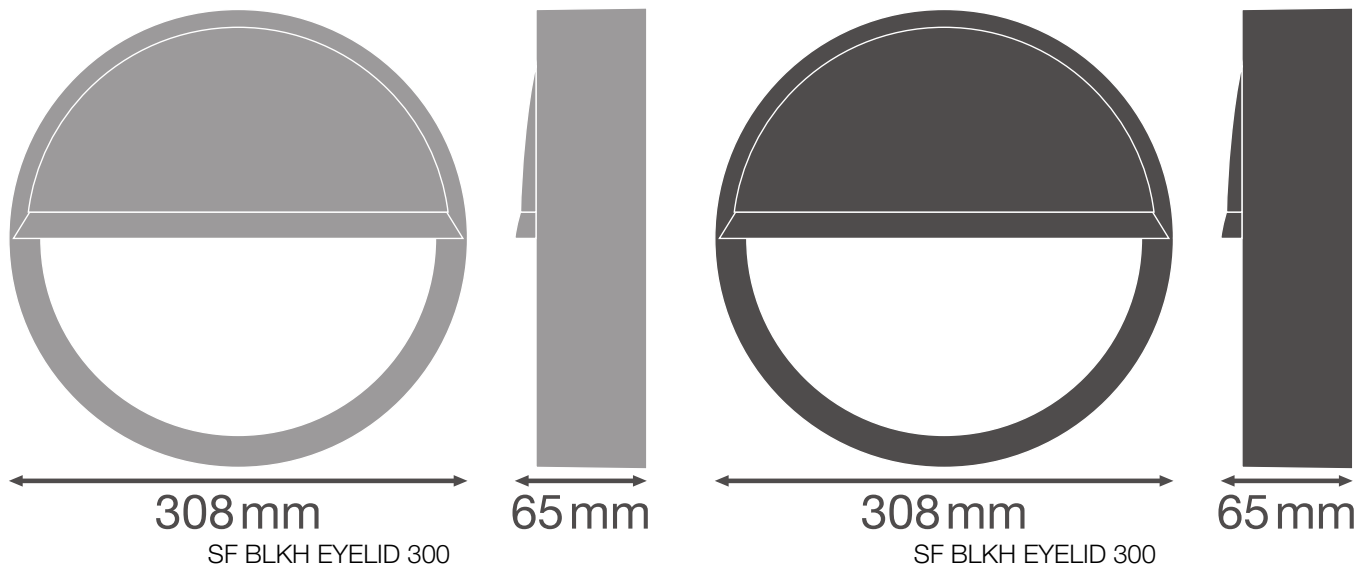

PRODUCT DATASHEET

SF BLKH EYELID 300 WT

SURFACE BULKHEAD EYELID | Attachable half-visor ring (IK10)

Product features

- Eyelid ring for Surface Bulkhead
- Available for 250 mm and 300 mm Bulkhead version
- Available in black and white color
- Impact resistance: IK10

TECHNICAL DATA

Dimensions & Weight

Diameter	308 mm
Height	65 mm
Product weight	280.00 g

Materials & Colors

Product color	White
Cover material	Polycarbonate (PC)

Application & Mounting

Mounting location	Luminaire
-------------------	-----------

LOGISTICAL DATA

Product code	Packaging unit (Pieces/Unit)	Dimensions (length x width x height)	Gross weight	Volume
4058075375529	Folding box 1	74 mm x 322 mm x 70 mm	385.00 g	1.67 dm ³
4058075375536	Shipping box 8	605 mm x 340 mm x 330 mm	3801.00 g	67.88 dm ³