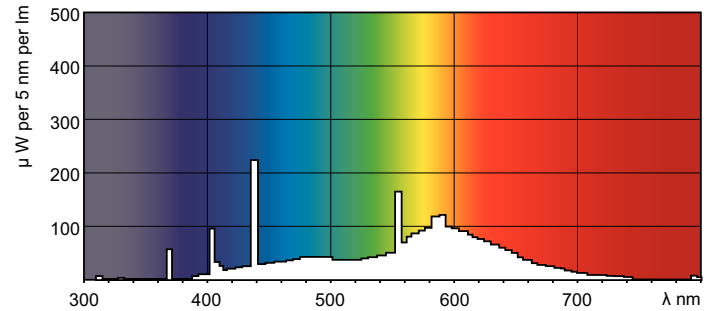

Product data

General Information		Operating and Electrical	
Cap-Base	G5 [G5]	Power (Nom)	6.0 W
Life To 10% Failures (Nom)	5000 h	Lamp Current (Nom)	0.160 A
Life to 50% Failures (Nom)	10000 h	Voltage (Nom)	42 V
Life to 50% Failures Preheat (Nom)	10000 h		
System Description	-	Controls and Dimming	
		Dimmable	Yes
Light Technical		Approval and Application	
Color Code	33-640	Energy Efficiency Label (EEL)	B
Luminous Flux (Nom)	260 lm	Mercury (Hg) Content (Nom)	4.4 mg
Color Designation	Cool White (CW)	Energy Consumption kWh/1000 h	7 kWh
Lumen Maintenance 10000 h (Nom)	58 %		
Lumen Maintenance 2000 h (Nom)	75 %	Product Data	
Lumen Maintenance 5000 h (Nom)	70 %	Full product code	871150062693625
Correlated Color Temperature (Nom)	4100 K	Order product name	TL Mini 6W/33-640 1PP/10
Luminous Efficacy (rated) (Nom)	43 lm/W	EAN/UPC - Product	8711500626936
Color Rendering Index (Nom)	60	Order code	62693625

Dimensional drawing

Product	D (max)	A (max)	B (max)	B (min)	C (max)
TL Mini 6W/33-640 1PP/10	16 mm	212.1 mm	219.2 mm	216.8 mm	226.3 mm

TL Mini 6W/33-640

Photometric data

LDPB_TL-MINI_33-640-Spectral power distribution B/W