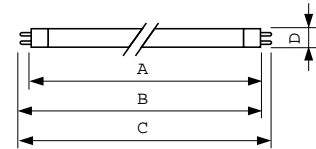

Product data

General Information		Operating and Electrical	
Cap-Base	G5 [G5]	Power (Nom)	6.0 W
Life To 10% Failures (Nom)	5000 h	Lamp Current (Nom)	0.160 A
Life to 50% Failures (Nom)	10000 h	Voltage (Nom)	42 V
Life to 50% Failures Preheat (Nom)	10000 h		
System Description	-	Controls and Dimming	
		Dimmable	Yes
Light Technical		Approval and Application	
Color Code	33-640	Energy Efficiency Label (EEL)	B
Luminous Flux (Nom)	260 lm	Mercury (Hg) Content (Nom)	4.4 mg
Color Designation	Cool White (CW)	Energy Consumption kWh/1000 h	7 kWh
Lumen Maintenance 10000 h (Nom)	58 %		
Lumen Maintenance 2000 h (Nom)	75 %	Product Data	
Lumen Maintenance 5000 h (Nom)	70 %	Full product code	871150062693625
Correlated Color Temperature (Nom)	4100 K	Order product name	TL Mini 6W/33-640 1PP/10
Luminous Efficacy (rated) (Nom)	43 lm/W	EAN/UPC - Product	8711500626936
Color Rendering Index (Nom)	60	Order code	62693625

TL Mini consumer products

Numerator - Quantity Per Pack	1
Numerator - Packs per outer box	10
Material Nr. (12NC)	928000503313
Net Weight (Piece)	21.000 g

ILCOS Code	FD-6/41/2B-E-G5
------------	-----------------

Dimensional drawing

Product	D (max)	A (max)	B (max)	B (min)	C (max)
TL Mini 6W/33-640 1PP/10	16 mm	212.1 mm	219.2 mm	216.8 mm	226.3 mm

TL Mini 6W/33-640

Photometric data

LDPB_TL-MINI_33-640-Spectral power distribution B/W