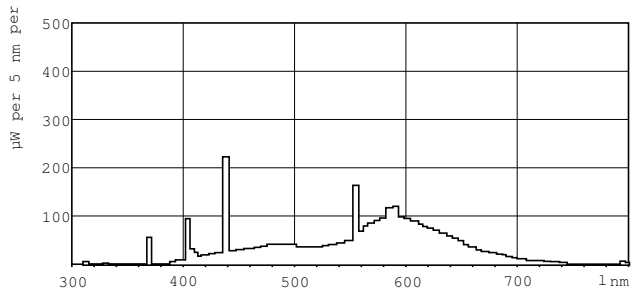

Product data

General Information		Operating and Electrical	
Cap-Base	G5 [G5]	Power (Nom)	6.0 W
Life To 10% Failures (Nom)	5000 h	Lamp Current (Nom)	0.160 A
Life to 50% Failures (Nom)	10000 h	Voltage (Nom)	42 V
Life to 50% Failures Preheat (Nom)	10000 h		
System Description	-	Controls and Dimming	
		Dimmable	Yes
Light Technical		Approval and Application	
Color Code	33-640	Energy Efficiency Label (EEL)	B
Luminous Flux (Nom)	260 lm	Mercury (Hg) Content (Nom)	4.4 mg
Color Designation	Cool White (CW)	Energy Consumption kWh/1000 h	7 kWh
Lumen Maintenance 10000 h (Nom)	58 %		
Lumen Maintenance 2000 h (Nom)	75 %	Product Data	
Lumen Maintenance 5000 h (Nom)	70 %	Full product code	871150062693625
Correlated Color Temperature (Nom)	4100 K	Order product name	TL Mini 6W/33-640 1PP/10
Luminous Efficacy (rated) (Nom)	43 lm/W	EAN/UPC - Product	8711500626936
Color Rendering Index (Nom)	60	Order code	62693625

TL Mini consumer products

Numerator - Quantity Per Pack	1
Numerator - Packs per outer box	10
Material Nr. (12NC)	928000503313
Net Weight (Piece)	21.000 g

ILCOS Code	FD-6/41/2B-E-G5
------------	-----------------

Dimensional drawing

Product	D (max)	A (max)	B (max)	B (min)	C (max)
TL Mini 6W/33-640 1PP/10	16 mm	212.1 mm	219.2 mm	216.8 mm	226.3 mm

TL Mini 6W/33-640

Photometric data

LDPB_TL-MINI_33-640-Spectral power distribution B/W