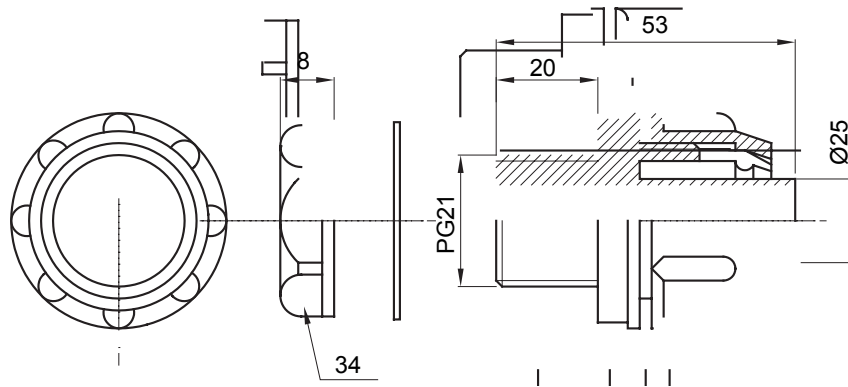

Straight and revolving coupling device for sheath with IP54 protection degree.

Colour	Grey RAL 7035	IP degree	IP54
PG pitch	21	Sheath Ø (mm)	25
Type	Fixed	Electrocod	210

DIMENSIONAL

TECHNICAL SYMBOLOGY

IP