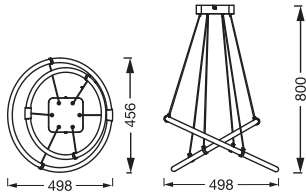

### Photometrical data

Luminous flux	2400 lm
Total luminous flux of contained light sources	3200 lm
Luminous efficacy	96 lm/W
Color temperature	3000 K
Light color (designation)	Warm White
Color rendering index Ra	> 80
Standard deviation of color matching	6 sdc <sub>m</sub>
Flickering metric (Pst LM)	< 1
Stroboscope effect metric (SVM)	< 0,4
Photobiological safety group acc. to EN62778	RG0
Beam angle	360 °

### Dimensions & Weight

Length	498.00 mm
Width	456.00 mm
Height	800.00 mm
Product weight	1500.00 g

DECOR CELESTIO PEND 21W 830  
CLICKD