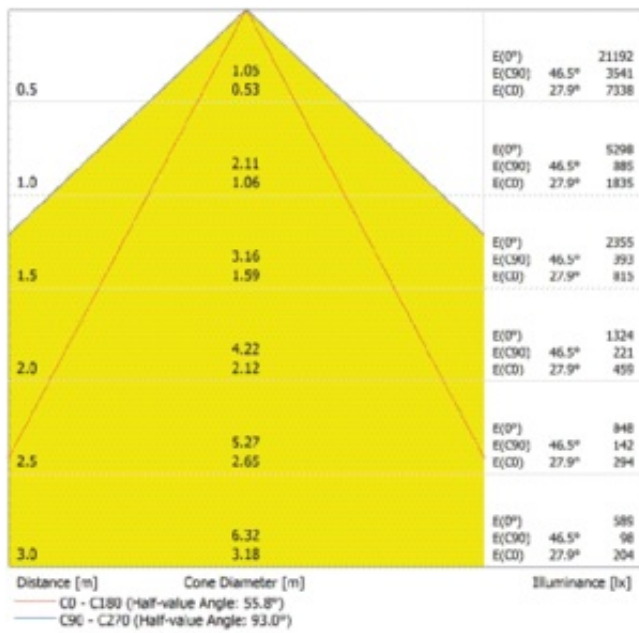

### Product features

- High luminous efficacy: up to 135 lm/W
- Type of protection: IP65
- Beam angle: 110°, 90° x 60°, 30° x 80°
- Through-wiring 3x1.5mm<sup>2</sup> already installed
- Polycarbonate housing

### Photometrical data

Luminous flux	10400 lm
Luminous efficacy	130 lm/W
Color temperature	4000 K
Light color (designation)	Cool White
Color rendering index Ra	> 80
Standard deviation of color matching	< 6 sdc <sub>m</sub>
Low flicker	Yes
Flickering metric (Pst LM)	$\leq 1$
Stroboscope effect metric (SVM)	$\leq 0.4$
Photobiological safety group acc. to EN62778	RG1
Beam angle	60 °