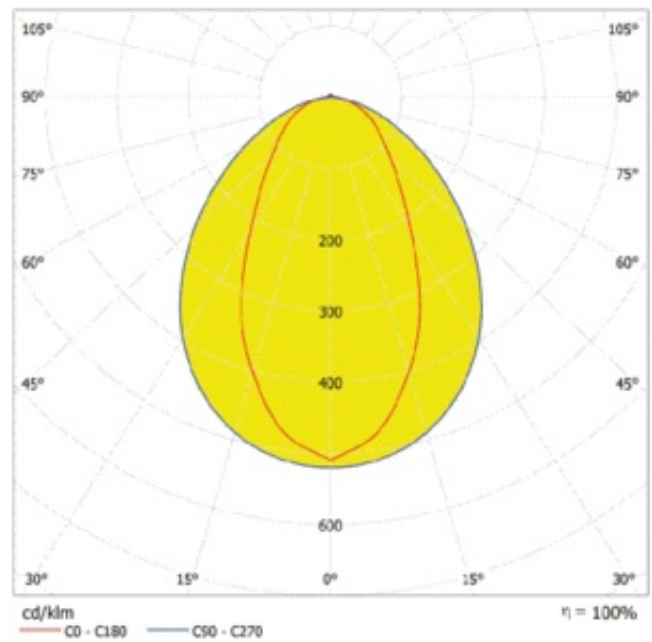

DP 1500 E 80W N

Dimensions & Weight

Length	1494.00 mm
Width	70.00 mm
Height	60.00 mm
Product weight	1660.00 g

Materials & Colors

Product color	Gray
Housing color	Gray
Body material	Polycarbonate (PC)
Cover material	Polycarbonate (PC)
Light emitting surface material	Polycarbonate (PC)
Glow Wire Test according to IEC 60695-2-12	650 °C