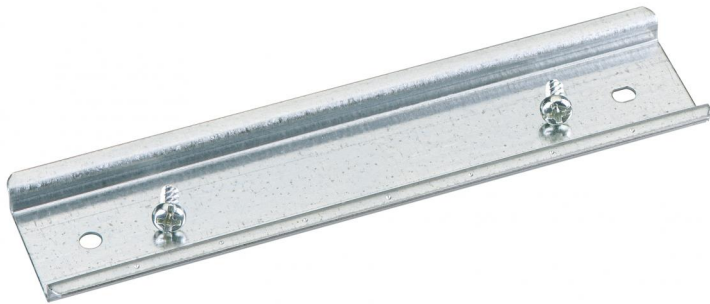

Standard rail

TS 15-49,5

TS 15-49,5

Standard rail

Productnumber: 19704901

Dimensions: 15 x 49,5 x 5 mm

Standard rail acc. to DIN EN 60715, 15 x 5, width 15 mm, incl. fixing screws

for TK 77, TK 97 and ALS 99, length 49.5 mm

Technical Data

Dimensions

Width:	15 mm
Length:	49.5 mm
Height:	5 mm

Material characteristics

Industry quality:	no
-------------------	----