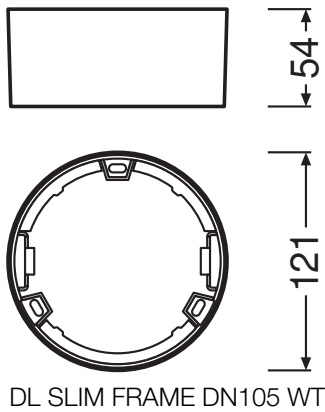

PRODUCT DATASHEET

DL SLIM FRAME DN 105 WT

DOWNLIGHT SLIM ROUND FRAME | Surface mounting frame, round shape

Areas of application

- General illumination
- Public areas
- Stairways
- Corridors
- Foyers
- Shops

Product benefits

- Cable entry on the side for electrical connection with low profil
- Easy installation thanks to included drilling template

Product features

- Low mounting depth
- Robust polycarbonate casing
- Mounting accessories included

TECHNICAL DATA

Dimensions & Weight

Diameter	121,0 mm
Height	54 mm
Product weight	36.00 g

Materials & Colors

Product color	White
---------------	-------

Application & Mounting

Mounting location	Ceiling / Wall
-------------------	----------------

LOGISTICAL DATA

Product code	Packaging unit (Pieces/Unit)	Dimensions (length x width x height)	Gross weight	Volume
4058075079151	Folding box 1	60 mm x 130 mm x 130 mm	84.00 g	1.01 dm ³
4058075079168	Shipping box 6	380 mm x 140 mm x 154 mm	624.00 g	8.19 dm ³