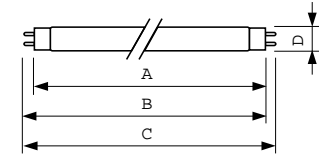

Product data

General Information		Lamp Current (Nom)	
Cap-Base	G13 [Medium Bi-Pin Fluorescent]		0.670 A
Flux measurement reference	Sphere	Controls and Dimming	
Light Technical		Dimmable	Yes
Color Code	827 [CCT of 2700K]	Mechanical and Housing	
Luminous Flux	5,240 lumen	Bulb Shape	T8 [26 mm (T8)]
Color Designation	Incandescent White	Approval and Application	
Chromaticity Coordinate X (Nom)	0.463	Mercury (Hg) Content (Nom)	1.7 mg
Chromaticity Coordinate Y (Nom)	0.42	Energy Consumption kWh/1000 h	60 kWh
Correlated Color Temperature (Nom)	2700 K	EPREL Registration Number	423,392
Luminous Efficacy (rated) (Nom)	90 lm/W	Product Data	
Color rendering index (CRI)	82	Full product code	871150063210440
Operating and Electrical		Order product name	MASTER TL-D Super 80 58W/827 1SL/25
Power Consumption	59.4 W	Order code	927922082723

Dimensional drawing

Product	D (max)	A (max)	B (max)	B (min)	C (max)
MASTER TL-D Super 80 58W/827 1SL/25	28 mm	1,500.0 mm	1,507.1 mm	1,504.7 mm	1,514.2 mm

Photometric data

Spectral Power Distribution Colour - MASTER TL-D Super 80 58W/827 1SL/25