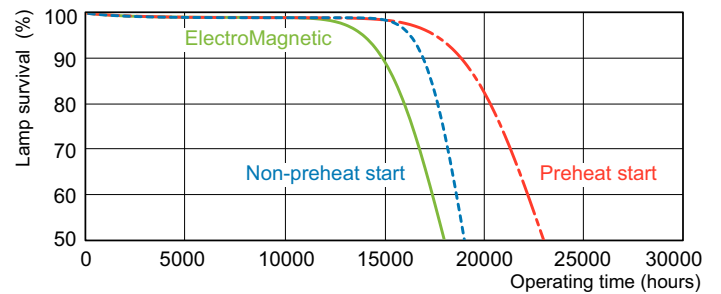

Life Expectancy Diagram - MASTER TL-D Super 80 58W/827 1SL/25