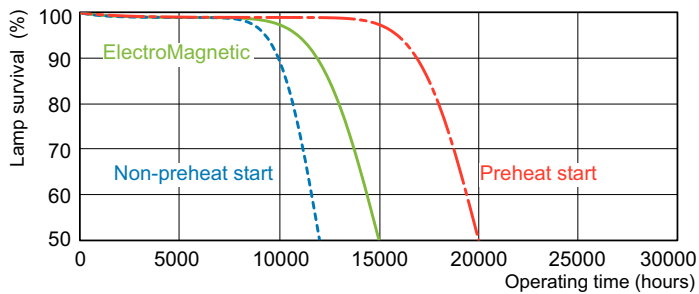

Dimensional drawing

Product	D (max)	A (max)	B (max)	B (min)	C (max)
MASTER TL-D Super 80 58W/827 1SL/25	28 mm	1,500.0 mm	1,507.1 mm	1,504.7 mm	1,514.2 mm

Photometric data

Spectral Power Distribution Colour - MASTER TL-D Super 80 58W/827 1SL/25

Lifetime

Life Expectancy Diagram - MASTER TL-D Super 80 58W/827 1SL/25

Life Expectancy Diagram - MASTER TL-D Super 80 58W/827 1SL/25

MASTER TL-D Super 80

Lifetime

Lumen Maintenance Diagram - MASTER TL-D Super 80 58W/827 1SL/25