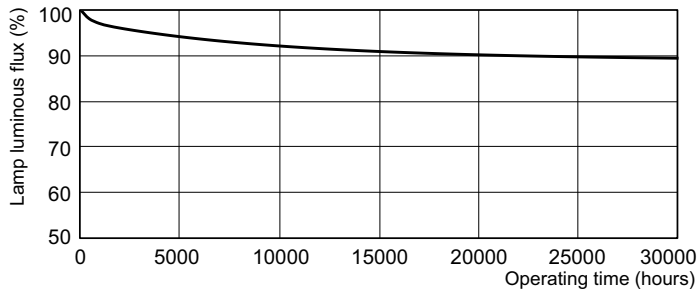

MASTER TL-D Super 80

MASTER TL-D Super 80 58W/827 1SL/25

The MASTER TL-D Super 80 lamp offers more lumens per watt and better color rendering than TL-D standard colors. Furthermore, it has a lower mercury content. The lamp can be operated in existing TL-D luminaires.

Dimensional drawing

Product	D (max)	A (max)	B (max)	B (min)	C (max)
MASTER TL-D Super 80 58W/827 1SL/25	28 mm	1,500.0 mm	1,507.1 mm	1,504.7 mm	1,514.2 mm

Photometric data

Spectral Power Distribution Colour - MASTER TL-D Super 80 58W/827 1SL/25

Lifetime

Life Expectancy Diagram - MASTER TL-D Super 80 58W/827 1SL/25

Life Expectancy Diagram - MASTER TL-D Super 80 58W/827 1SL/25

MASTER TL-D Super 80

Lifetime

Lumen Maintenance Diagram - MASTER TL-D Super 80 58W/827 1SL/25