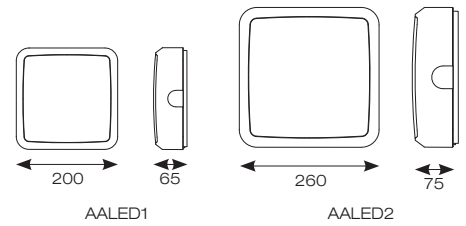

Astro CCT

- All polycarbonate multi-purpose LED square bulkhead suitable for ancillary areas and industrial applications
- Push fit feed-in, feed-out terminals for speed and ease of installation
- Internal CCT selector switch allows the installer to choose the CCT between 3000K and 4000K
- Supplied c/w optional trim attachment which provides a more commercially aesthetic appearance
- Unique Visiluxe diffuser allows 90% light transmission from LED source for increased performance
- Instant light output and unlimited switching

Black
(Fitted with Trim Attachment)

White

White
(Fitted with Trim Attachment)

| INPUT | HERTZ | TEMP | LIFETIME (HRS) | CRI | SDCM | BEAM ANGLE | CLASS | IP | IK |
|-------|-------|---------------|----------------|-------|------|------------|-------|------|------|
| 230V | 50Hz | -10°C to 25°C | L70 56,000 | Ra 80 | 6 | 115° | 1 | IP65 | IK08 |