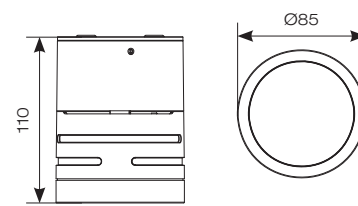

Black

White

INPUT	HERTZ	TEMP	LIFETIME (HRS)	CRI	SDCM	BEAM ANGLE	CLASS	IP
230V	50Hz	-20°C to 40°C	L80 54,000	Ra 80	6	90°	2	IP65

CODE	DESCRIPTION	WATTAGE	CCT	LUMENS	LM/W	TRADE
AREELED/BL	CCT Selectable - Black	5W	3000/4000/6000K	486lm (4000K)	97lm (4000K)	£48.60
AREELED/DA	CCT Selectable - White					£48.60