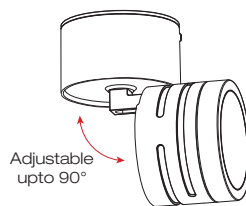

Reef CCT

Adjustable Surface Downlight

- Durable indoor/outdoor surface mounted downlight suitable for residential and hospitality applications
- Choice of matt white or black finishes
- Polycarbonate construction ideal for coastal applications
- CCT selectable between 3000K, 4000K and 6000K
- Unique lockable installation base plate with push fit loop-in loop-out terminals for ease of installation
- Non-dimmable

Black

White

INPUT	HERTZ	TEMP	LIFETIME (HRS)	CRI	SDCM	BEAM ANGLE	CLASS	IP
230V	50Hz	-20°C to 40°C	L80 54,000	Ra 80	6	90°	2	IP65

CODE	DESCRIPTION	WATTAGE	CCT	LUMENS	LM/W	TRADE
AREELED/BL	CCT Selectable - Black	5W	3000/4000/6000K	486lm (4000K)	97lm (4000K)	£48.60
AREELED/DA	CCT Selectable - White					£48.60