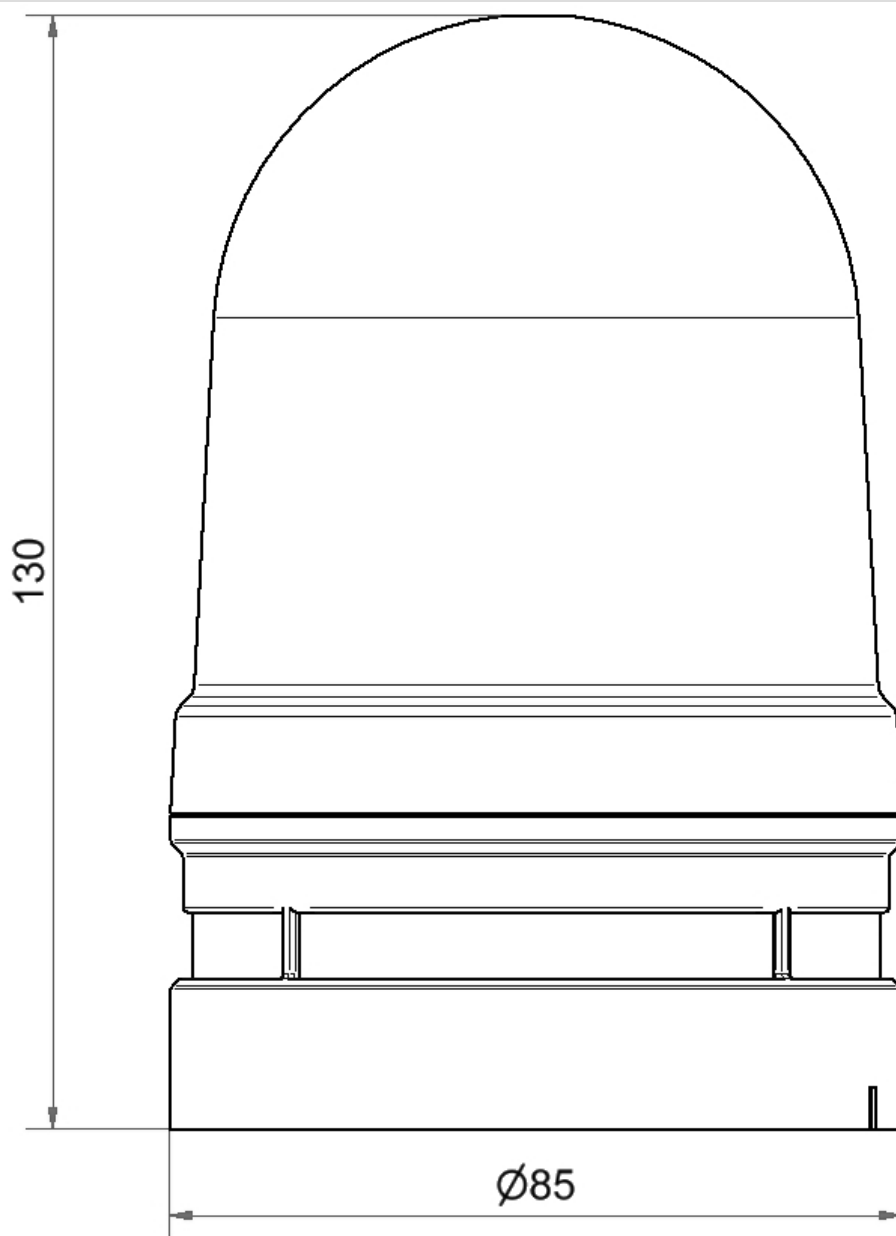

Midi / EvoSIGNAL

Midi TwinLIGHT Combi 115-230VAC CL

DRAWING

For additional installation and mounting information, refer to the appropriate user guide at www.werma.com. This printed copy is for information only and is subject to alteration.