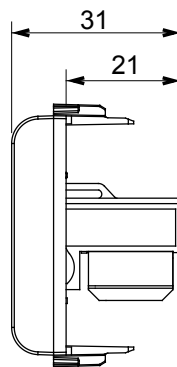

## GW11421

CHORUSMART - Domestic range

Wide range of control devices, sockets for power supply (conforming to national and international standards) signal pick-up, climate control, comfort management, technical alarm signalling and emergency lighting management. The ChoruSmart modular devices are available in five colours, glossy white, satin white, natural beige, satin black and lacquered titanium and in various sizes from 1/2, 1, 2 and 3 modules. Thanks to the mounting supports for rectangular, square and round boxes, endless combinations can be created with the ChoruSmart range of plates.

Category	Data socket	Description	RJ45
Colour	Ivory	Use category	5e
Cables	UTP	Connection	Toolless
Number pairs	4	Standard	EN 60603-7-2
No. modules	1	Material	Technopolymer

### DIMENSIONAL