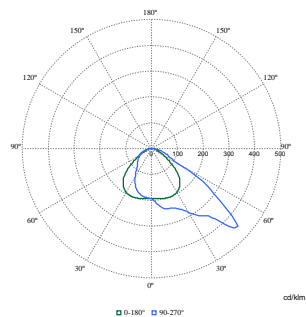

Sustainability rating	-
Light Technical	
Upward light output ratio	0
Luminous Flux	4,437 lm
Correlated Color Temperature (Nom)	4000 K
Luminous Efficacy (rated) (Nom)	142 lm/W
Color rendering index (CRI)	70
Light source color	740 neutral white
Luminaire light beam spread	60° x 120°
Optic type outdoor	Asymmetrical

Product Data

Order product name	BVP111 LED51-4S/740 OFA52
Full product name	BVP111 LED51-4S/740 OFA52
Full product code	872016955679900
Order code	912300060466
Material Nr. (12NC)	912300060466
Numerator - Quantity Per Pack	1
EAN/UPC - Product/Case	8720169556799
Numerator - Packs per outer box	1
EAN/UPC - Case	8720169556799
Product family code	BVP111 [Coreline tempo small gen2]

Coreline tempo small gen2

Dimensional drawing

Photometric data

Polar Normal (separate) - BVP1111 - 912300060466