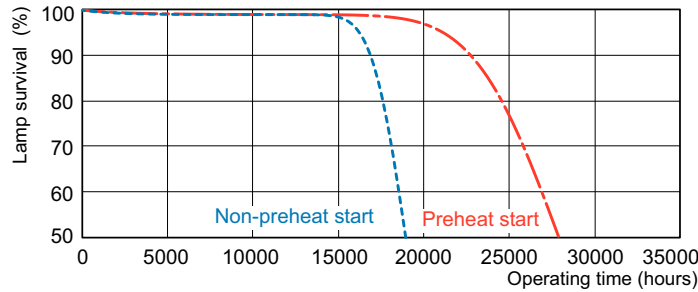

Product data

General Information		Operating and Electrical	
Cap-Base	G5 [G5]	Power Consumption	28.1 W
Features	na [Not Applicable]	Lamp Current (Nom)	0.170 A
Flux measurement reference	Sphere		
Light Technical		Controls and Dimming	
Color Code	830 [CCT of 3000K]	Dimmable	Yes
Luminous Flux	2,675 lumen		
Color Designation	Warm White (WW)	Mechanical and Housing	
Chromaticity Coordinate X (Nom)	0.44	Bulb Shape	T5 [16 mm (T5)]
Chromaticity Coordinate Y (Nom)	0.403		
Correlated Color Temperature (Nom)	3000 K	Approval and Application	
Luminous Efficacy (rated) (Nom)	96 lm/W	Mercury (Hg) Content (Nom)	1.2 mg
Color rendering index (CRI)	82	Energy Consumption kWh/1000 h	29 kWh
		EPREL Registration Number	423,460

Photometric data

Spectral Power Distribution Colour - MASTER TL5 HE 28W/830 SLV/40

Lifetime

Life Expectancy Diagram - MASTER TL5 HE 28W/830 SLV/40

Life Expectancy Diagram - MASTER TL5 HE 28W/830 SLV/40

MASTER TL5 High Efficiency