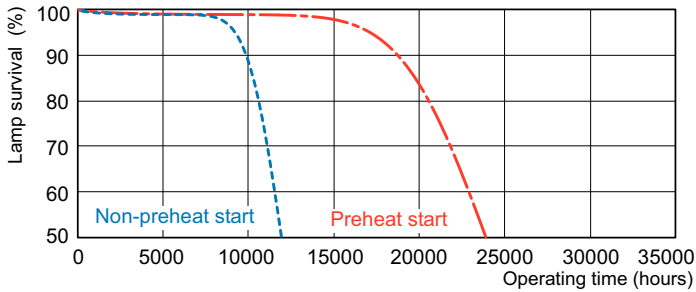

Product data

General Information		Operating and Electrical	
Cap-Base	G5 [G5]	Power Consumption	28.1 W
Features	na [Not Applicable]	Lamp Current (Nom)	0.170 A
Flux measurement reference	Sphere		
Light Technical		Controls and Dimming	
Color Code	830 [CCT of 3000K]	Dimmable	Yes
Luminous Flux	2,675 lumen		
Color Designation	Warm White (WW)	Mechanical and Housing	
Chromaticity Coordinate X (Nom)	0.44	Bulb Shape	T5 [16 mm (T5)]
Chromaticity Coordinate Y (Nom)	0.403		
Correlated Color Temperature (Nom)	3000 K	Approval and Application	
Luminous Efficacy (rated) (Nom)	96 lm/W	Mercury (Hg) Content (Nom)	1.2 mg
Color rendering index (CRI)	82	Energy Consumption kWh/1000 h	29 kWh
		EPREL Registration Number	423,460

Material number (12NC)	927926583055
Full product name	MASTER TL5 HE 28W/830 SLV/40
EAN/UPC - Case	8711500867582

Dimensional drawing

Product	D (max)	A (max)	B (max)	B (min)	C (max)
MASTER TL5 HE 28W/830 SLV/40	17 mm	1,149.0 mm	1,156.1 mm	1,153.7 mm	1,163.2 mm

Photometric data

Spectral Power Distribution Colour - MASTER TL5 HE 28W/830 SLV/40

Lifetime

Life Expectancy Diagram - MASTER TL5 HE 28W/830 SLV/40

Life Expectancy Diagram - MASTER TL5 HE 28W/830 SLV/40

MASTER TL5 High Efficiency