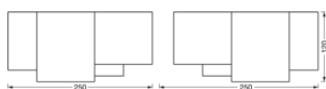

SMART WIFI DECOR SWAN
CEILING

Materials & Colors

Product color	White
Housing color	White
Body material	Plaster
Glow Wire Test according to IEC 60695-2-12	650 °C
Mercury content	0.0 mg

Application & Mounting

Ambient temperature range	-20...+40 °C
Type of connection	Terminal, 2-Pole (L, N)
Type of protection	IP20
Dimmable	Yes
Type of dimming	WiFi
Mounting type	Surface
Application environment	Indoor
With light source	Yes

Lifespan

Lifespan L70/B50 at 25 °C	30000 h
Number of switching cycles	15000

Certificates & Standards

Standards	CE / UKCA
Luminaire with limited surface temperature, "D sign"	No
Ball shot safe	No
Replaceable light source (EPREL)	Not replaceable

Additional product data

Product remark	Reset settings to default by switching the product on for three seconds and off for three seconds and repeating this five times.

EQUIPMENT / ACCESSORIES