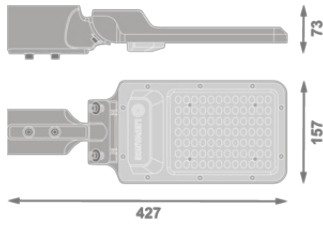

### Photometrical data

Luminous flux	6000 lm
Luminous efficacy	120 lm/W
Color temperature	6500 K
Light color (designation)	Daylight
Color rendering index Ra	80
Standard deviation of color matching	< 6 sdc <sub>m</sub>
Low flicker	Yes
Photobiological safety group acc. to EN62778	RG1
Photobiological safety group acc. to EN62471	RG1
Beam angle	155° x 80°

### Dimensions & Weight

Length	427.00 mm
Width	157.00 mm
Height	73.00 mm
Product weight	1570.00 g

URBAN AREA 50W

**Materials & Colors**

Product color	Black
Housing color	Black
Body material	Aluminum
Cover material	Polycarbonate (PC)
Light emitting surface material	Polycarbonate (PC)
Glow Wire Test according to IEC 60695-2-12	650 °C