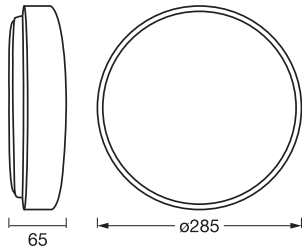

Photometrical data

Luminous flux	1000 lm
Total luminous flux of contained light sources	2000 lm
Luminous efficacy	62 lm/W
Color temperature	3000 K
Reference control setting of contained light source (Kelvin)	3000 K
Light color (designation)	Warm White
Color rendering index Ra	\geq 80
Standard deviation of color matching	\leq 6 sdc _m
Flickering metric (Pst LM)	<1
Stroboscope effect metric (SVM)	<0.4
Photobiological safety group acc. to EN62778	RG0
Photobiological safety group acc. to EN62471	RG0
Beam angle	120 °

Dimensions & Weight

Diameter	285.00 mm
Height	65.00 mm
Product weight	600.00 g

ORBIS YUMMY 285MM
16W830CLICKDIM

Materials & Colors

Product color	Black
Housing color	Black
Body material	Metal
Cover material	Plastic
Glow Wire Test according to IEC 60695-2-12	650 °C