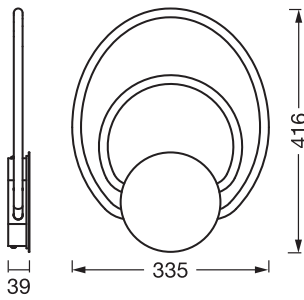

- Housing material: polycarbonate (PC)
- High-power LED

TECHNICAL DATA

Electrical data

Nominal wattage	12.00 W
Nominal voltage	220...240 V
Mains frequency	50...60 Hz
Nominal current	65.000 mA
Inrush current	0.07 A
Inrush current time T_{h50}	150 μ s
Max. number of luminaires per miniature circuit breaker B16	53
Max. number of luminaires per miniature circuit breaker C10	44
Max. number of luminaires per miniature circuit breaker C16	71
Power factor λ	≥ 0.5
Total harmonic distortion	< 85 %
Protection class	I
Operating mode	Mains voltage

Photometrical data

Luminous flux	960 lm
Total luminous flux of contained light sources	1470 lm
Luminous efficacy	80 lm/W
Color temperature	3000 K
Light color (designation)	Warm White
Color rendering index Ra	> 80
Standard deviation of color matching	6 sdc _m
Flickering metric (Pst LM)	< 1
Stroboscope effect metric (SVM)	< 0,4
Photobiological safety group acc. to EN62778	RG0
Beam angle	360 °

Dimensions & Weight

Length	335.00 mm
Width	39.00 mm
Height	416.00 mm
Product weight	900.00 g

DECOR HELIOS WALL 12W 830
CLICK SEL

Materials & Colors

Product color	Dark gray
Housing color	Dark gray
Body material	Polycarbonate (PC)
Cover material	Polycarbonate (PC)
Glow Wire Test according to IEC 60695-2-12	650 °C

LOGISTICAL DATA

Product code	Packaging unit (Pieces/Unit)	Dimensions (length x width x height)	Gross weight	Volume
4058075842144	Folding box 1	63 mm x 361 mm x 449 mm	1184.00 g	10.21 dm ³
4058075842151	Shipping box 5	372 mm x 330 mm x 479 mm	6760.00 g	58.80 dm ³