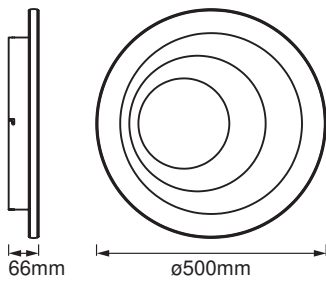

Photometrical data

Luminous flux	1900 lm
Total luminous flux of contained light sources	4060 lm
Luminous efficacy	102 lm/W
Color temperature	3000...6500 K
Reference control setting of contained light source (Kelvin)	3000 K ¹⁾
Light color (designation)	Tunable White
Color rendering index Ra	> 80
Standard deviation of color matching	< 6 sdc _m
Photobiological safety group acc. to EN62778	RG1
Photobiological safety group acc. to EN62471	RG1
Beam angle	161.00 °

1) Performing a reset will restore the default values set by the manufacturer

Dimensions & Weight

Diameter	500.00 mm
Height	66.00 mm
Product weight	4000.00 g

SMART WIFI ORBIS SPIRAL RD500
TW WT

Materials & Colors