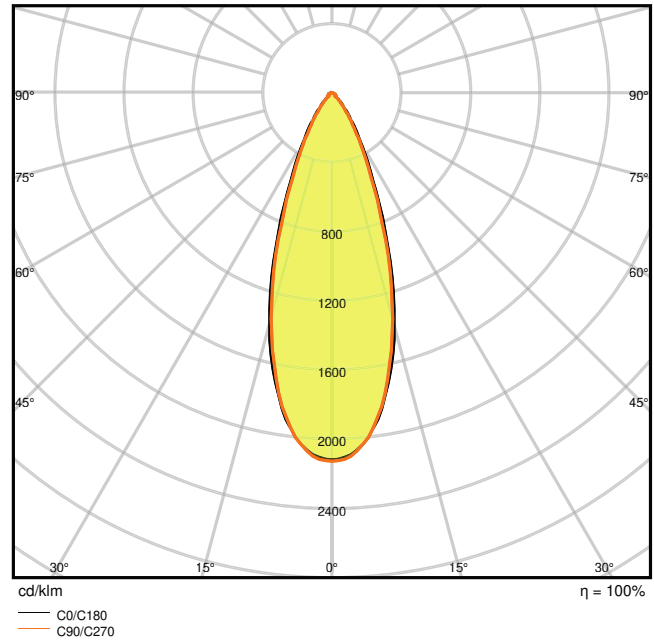

TECHNICAL DATA

Electrical data

Nominal wattage	7.00 W
Nominal voltage	220...240 V
Mains frequency	50...60 Hz
Nominal current	30 mA
Max. no. of lum. on circuit break. B16 A	32
Max. no. of lum. on circuit break. C10 A	25
Max. no. of lum. on circuit break. C16 A	40
Power factor λ	> 0.90
Total harmonic distortion	< 15 %
Protection class	II
Operating mode	Electronic control gear (ECG)

Photometrical data

Luminous flux	530 lm
Luminous efficacy	75 lm/W
Color temperature	3000 K
Light color (designation)	Warm White
Color rendering index Ra	> 80
Standard deviation of color matching	≤ 4 sdcn
Photobiological safety group acc. to EN62778	RG0
Photobiological safety group acc. to EN62471	RG0
Beam angle	38 °

LDC typ cone

LDC typ polar

Dimensions & Weight

Diameter	90.00 mm
Height	72.00 mm
Product weight	289.00 g

Materials & Colors

Product color	White
Housing color	White
Body material	Aluminum

Light emitting surface material	PMMA
Glow Wire Test according to IEC 60695-2-12	650 °C
Mercury content	0.0 mg