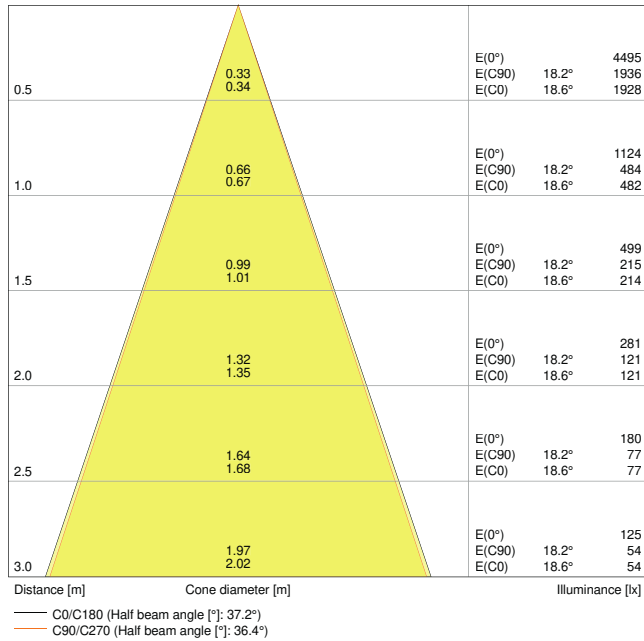

Product features

- Fire-resistant (up to 90 minutes, tested in accordance with EN 1365-2:2014 'fire resistance tests for loadbearing elements - Part 2: Floors and roofs')

- Outdoor use and fire-resistant (up to 90 minutes, BS476-20:1987 and BS476-21:1987)
- Compatible with standard ceiling cutouts of 68 mm
- Initial color consistency: ≤ 4 SDCM
- Type of protection, front side: IP65

TECHNICAL DATA

Electrical data

Nominal wattage	7.00 W
Nominal voltage	220...240 V
Mains frequency	50...60 Hz
Nominal current	30 mA
Max. no. of lum. on circuit break. B16 A	32
Max. no. of lum. on circuit break. C10 A	25
Max. no. of lum. on circuit break. C16 A	40
Power factor λ	> 0.90
Total harmonic distortion	< 15 %
Protection class	II
Operating mode	Electronic control gear (ECG)

Photometrical data

Luminous flux	530 lm
Luminous efficacy	75 lm/W
Color temperature	3000 K
Light color (designation)	Warm White
Color rendering index Ra	> 80
Standard deviation of color matching	≤ 4 sdcn
Photobiological safety group acc. to EN62778	RG0
Photobiological safety group acc. to EN62471	RG0
Beam angle	38 °

LDC typ cone

LDC typ polar

Dimensions & Weight

Diameter	90.00 mm
Height	72.00 mm
Product weight	289.00 g

Materials & Colors

Product color	White
Housing color	White
Body material	Aluminum

Light emitting surface material	PMMA
Glow Wire Test according to IEC 60695-2-12	650 °C
Mercury content	0.0 mg