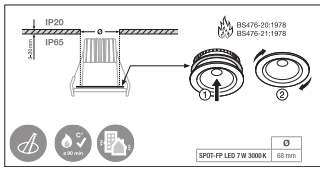

References / Links

– For Guarantee see www.ledvance.com/guarantee

DISCLAIMER

Subject to change without notice. Errors and omission excepted. Always make sure to use the most recent release.