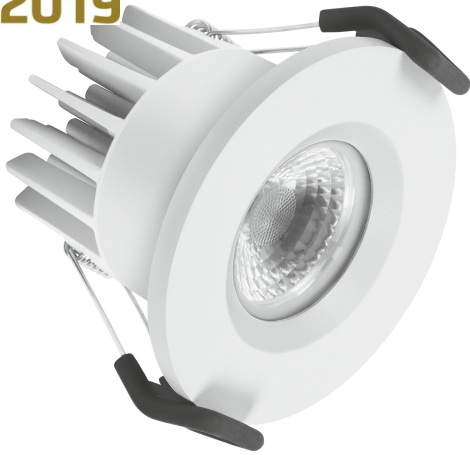

PRODUCT DATASHEET

SPOT FP FIX 7 W 3000 K IP65/IP20 WT

SPOT FIREPROOF | Recessed mounted spotlight, round shape, fire-resistant

**GERMAN
DESIGN
AWARD
NOMINEE
2019**

Areas of application

- Replacement of halogen lamp spotlights
- Hotel rooms
- Bars, restaurants
- Bathrooms
- Accent lighting
- Galleries, museums
- General illumination
- Outdoor

Product benefits

- High luminous efficacy
- Design matches the LEDVANCE DOWNLIGHT luminaire family
- Energy savings of up to 90 % compared to halogen lamp spotlights
- Functional and minimalistic design
- Easy installation with fast connection
- External driver for extended flexibility (compatible with selected dim. drivers)
- Designed for extra IP protection
- 5 years guarantee

Product features

- Fire-resistant (up to 90 minutes, tested in accordance with EN 1365-2:2014 'fire resistance tests for loadbearing elements - Part 2: Floors and roofs')

- Outdoor use and fire-resistant (up to 90 minutes, BS476-20:1987 and BS476-21:1987)
- Compatible with standard ceiling cutouts of 68 mm
- Initial color consistency: ≤ 4 SDCM
- Type of protection, front side: IP65

LDC typ cone

LDC typ polar

Dimensions & Weight

Diameter	90.00 mm
Height	72.00 mm
Product weight	289.00 g

Materials & Colors

Product color	White
Housing color	White
Body material	Aluminum

Light emitting surface material	PMMA
Glow Wire Test according to IEC 60695-2-12	650 °C
Mercury content	0.0 mg