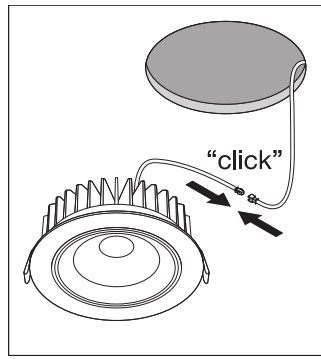

References / Links

– For Guarantee see www.ledvance.com/guarantee

DISCLAIMER

Subject to change without notice. Errors and omission excepted. Always make sure to use the most recent release.