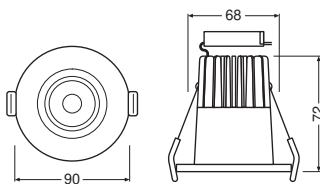

Photometrical data

Luminous flux	530 lm
Luminous efficacy	75 lm/W
Color temperature	3000 K
Light color (designation)	Warm White
Color rendering index Ra	> 80
Standard deviation of color matching	≤ 4 sdcn
Photobiological safety group acc. to EN62778	RG0
Photobiological safety group acc. to EN62471	RG0
Beam angle	38 °

LDC typ cone

LDC typ polar

Dimensions & Weight

Diameter	90.00 mm
Height	72.00 mm
Product weight	289.00 g

Materials & Colors

Product color	White
Housing color	White
Body material	Aluminum

Light emitting surface material	PMMA
Glow Wire Test according to IEC 60695-2-12	650 °C
Mercury content	0.0 mg

Application & Mounting

Ambient temperature range	-20...+45 °C
Type of connection	Screw terminal, 2-Pole (L,N)
Type of protection	IP65/IP20
Protection class IK (shock resistance)	IK06
Dimmable	No
Mounting type	Recessed
Mounting location	Ceiling
Application environment	Indoor
Mounting diameter	68 mm
Mounting depth	90 mm
LED module replaceable	Not replaceable
With light source	Yes