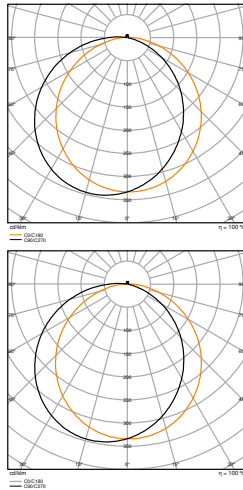

## BLKH RD Eyelid 250 WT

BULKHEAD ROUND EYELID | Attachable half-visor ring (IK10)

---

### Product features

- Eyelid ring for BULKHEAD ROUND
- Available for 250 mm and 300 mm Bulkhead version
- Available in black and white color
- Impact resistance: IK10

TECHNICAL DATA

Photometrical data

BLKH RD Eyelid 250 WT 830

BLKH RD Eyelid 250 WT 840

Dimensions & Weight

Diameter	262.00 mm
Height	74.0 mm
Product weight	176.00 g

BLKH RD EYELID 250

**Materials & Colors**

Product color	White
Body material	Polycarbonate (PC)

**Application & Mounting**