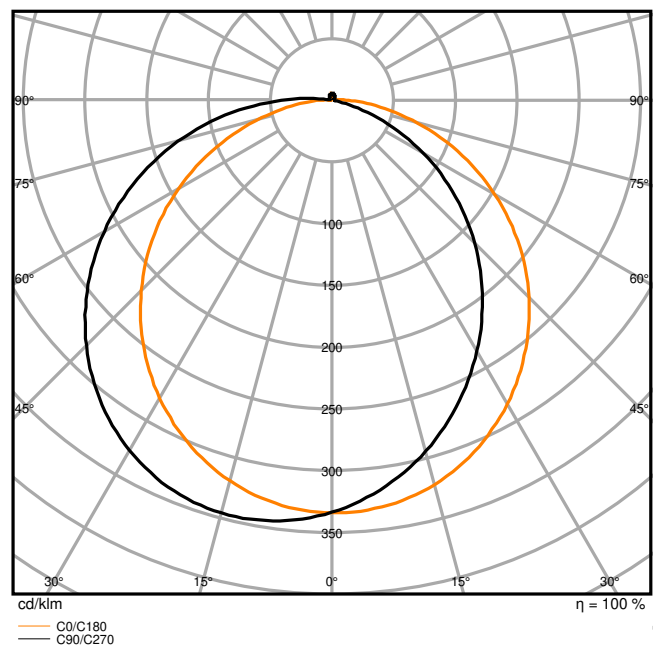

### Product features

- Eyelid ring for BULKHEAD ROUND
- Available for 250 mm and 300 mm Bulkhead version
- Available in black and white color
- Impact resistance: IK10

TECHNICAL DATA

Photometrical data

BLKH RD Eyelid 250 WT 830

BLKH RD Eyelid 250 WT 840

Dimensions & Weight

Diameter	262.00 mm
Height	74.0 mm
Product weight	176.00 g

BLKH RD EYELID 250

**Materials & Colors**

Product color	White
Body material	Polycarbonate (PC)

**Application & Mounting**