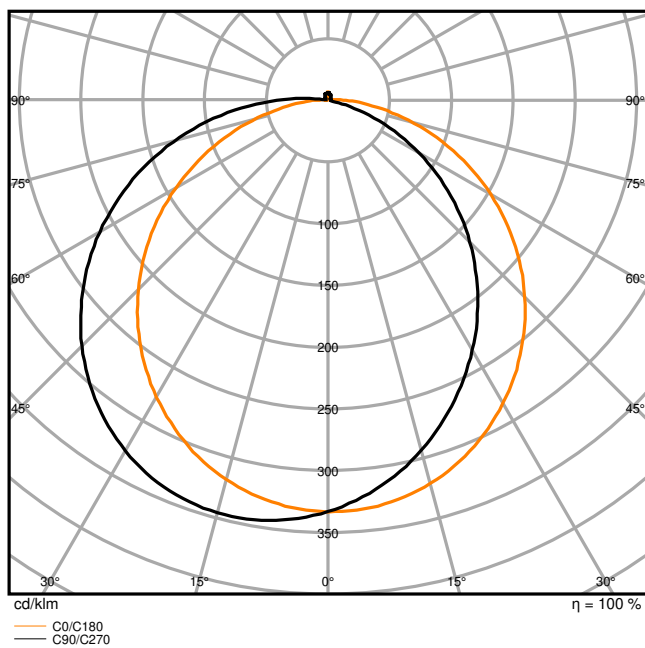

## BLKH RD Eyelid 250 WT

BULKHEAD ROUND EYELID | Attachable half-visor ring (IK10)

---

### Product features

- Eyelid ring for BULKHEAD ROUND
- Available for 250 mm and 300 mm Bulkhead version
- Available in black and white color
- Impact resistance: IK10

TECHNICAL DATA

Photometrical data

BLKH RD Eyelid 250 WT 830

BLKH RD Eyelid 250 WT 840

Dimensions & Weight

Diameter	262.00 mm
Height	74.0 mm
Product weight	176.00 g

BLKH RD EYELID 250

**Materials & Colors**

Product color	White
Body material	Polycarbonate (PC)

**Application & Mounting**