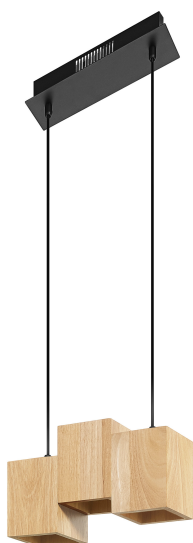

## SMART+ Wifi Decor Wood Pendant TW

Smart+ Wood | Smart+ Decor design luminaires with WiFi technology

---