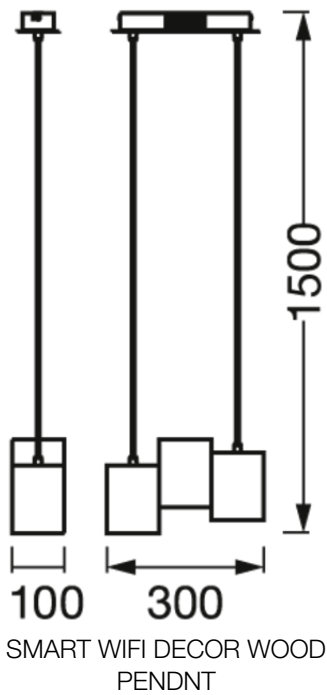

### Photometrical data

Luminous flux	1200 lm
Total luminous flux of contained light sources	1950 lm
Luminous efficacy	57 lm/W
Color temperature	3000...6500 K
Reference control setting of contained light source (Kelvin)	3000 K <sup>1)</sup>
Light color (designation)	Tunable White
Color rendering index Ra	> 80
Standard deviation of color matching	< 6 sdc <sub>m</sub>
Flickering metric (Pst LM)	-
Stroboscope effect metric (SVM)	-
Photobiological safety group acc. to EN62778	RG0
Photobiological safety group acc. to EN62471	RG0

### Dimensions & Weight

Length	300.00 mm
Width	100.00 mm
Height	1500.00 mm
Product weight	1900.00 g