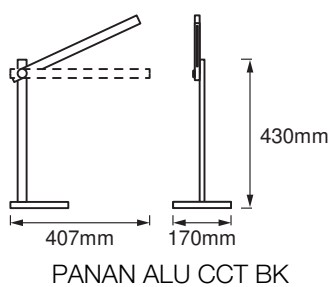

Electrical data

Nominal wattage	7.00 W
Nominal voltage	220...240 V
Mains frequency	50...60 Hz
Nominal current	70.000 mA
Protection class	II
Operating mode	Mains voltage

Photometrical data

Luminous flux	310 lm
Total luminous flux of contained light sources	680 lm
Luminous efficacy	44 lm/W
Color temperature	3000...6500 K
Light color (designation)	Warm White / Cool White / Daylight
Color rendering index Ra	≥80
Beam angle	100 °

Dimensions & Weight

Length	407.00 mm
Width	170.00 mm
Height	430.00 mm
Product weight	718.00 g
Cable length	1800 mm

Materials & Colors

Product color	Black
Housing color	Black
Body material	Aluminium Acrylonitrile butadiene styrene (ABS)
Cover material	Plastic
Mercury content	0.0 mg

DOWNLOAD DATA

Documents and certificates		Document name
	User instruction / safety instructions	PANAN ALU CCT BK
	Declarations of conformity	PANAN ALU CCT BK

LOGISTICAL DATA

Product code	Packaging unit (Pieces/Unit)	Dimensions (length x width x height)	Gross weight	Volume
4058075321281	Folding box 1	176 mm x 176 mm x 446 mm	901.00 g	13.82 dm ³
4058075321298	Shipping box 4	365 mm x 365 mm x 465 mm	4048.00 g	61.95 dm ³