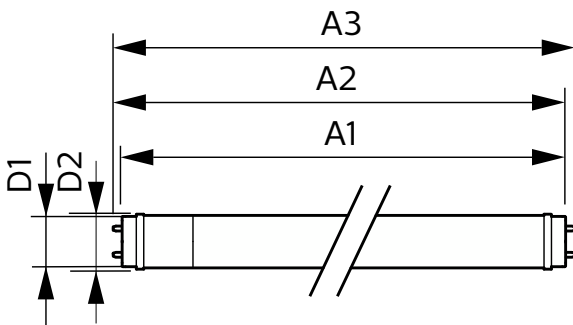

CorePro LEDtube EM/Mains T8

Operating and Electrical	
Line Frequency	50 to 60 Hz
Input Frequency	50 to 60 Hz
Power Consumption	24 W
Lamp Current (Nom)	120 mA
Starting Time (Nom)	0.5 s
Warm-up time to 60% light	0.5 s
Power Factor (Fraction)	0.9
Voltage (Nom)	220-240 V
Ballast Compatibility	EM/Mains
LED alternative to fluorescent lamp power	58 W
Inrush current at mains	4.96
Max. lamp no. on MCB B type 10A - Mains	67
Max. lamp no. on MCB B type 10A – EM ballast without Compensation Capacitor.	67
Max. lamp no. on MCB B type 10A – EM ballast with Compensation Capacitor.	17
Max. lamp no. on MCB B type 16A - Mains	107
Max. lamp no. on MCB B type 16A – EM ballast without Compensation Capacitor.	107
Max. lamp no. on MCB B type 16A – EM ballast with Compensation Capacitor.	27

Temperature	
T-Case Maximum (Nom)	60 °C

Controls and Dimming	
Dimmable	No

Mechanical and Housing	
Bulb Finish	Frosted
Bulb Material	Glass
Product Length	1,500 mm
Bulb Shape	T8

Dimensional drawing

Net Weight (Piece)	0.220 kg
Approval and Application	
Energy Efficiency Class	E
Energy Saving Product	Yes
Approval Marks	RoHS compliance CE marking KEMA Keur certificate
Energy Consumption kWh/1000 h	24 kWh
EPREL Registration Number	1827694
CE mark	Yes
EU RoHS compliant	Yes
Flickering value (PstLM) - Flickering value as per EN 61000-3-3	1
Stroboscopic effect visibility measure (SVM)	0.4
Ambient temperature range	-20 to +45 °C

Application Conditions	
can it be used in closed luminaires	Yes

Product Data	
Order product name	CorePro LEDtube 1500mm HO 24W 840 T8
Full product name	CorePro LEDtube 1500mm HO 24W 840 T8
Full product code	871869680617300
Order code	929001875102
Material Nr. (12NC)	929001875102
Numerator - Quantity Per Pack	1
EAN/UPC - Product/Case	8718696806173
Numerator - Packs per outer box	10
EAN/UPC - Case	8718696806180

Product	D1	D2	A1	A2	A3
CorePro LEDtube 1500mm HO 24W 840 T8	25.7 mm	28 mm	1,500 mm	1,507.1 mm	1,514.2 mm