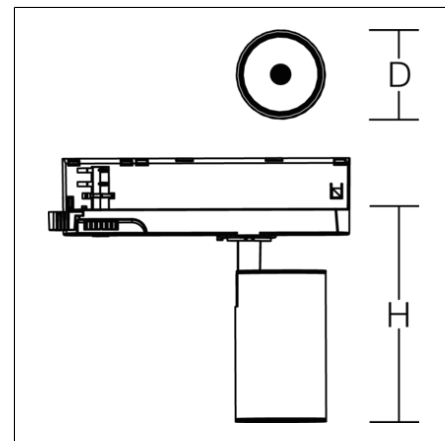

CALIDO CLICKBEAM midi

742298.003 | Surface mounted projector

Surface mounted projectors
4068754004367
D 65, H 163

Track on ceiling
deep black, matt (RAL 9005)

LED surface-mounted projector with modern cylindrical design with no visible cooling ribs. Housing: extruded aluminium profile, powder-coated. Cover and lever arm made of plastic. Rotation range: 356°. Swivel range: 90°. Heat resistant plastic ring black. Hybrid optical system with polycarbonate lens and reflector in faceted aluminium for particularly homogeneous lighting. Special Click Beam lens suitable for different beam angles. Adjustable lens position by means of push mechanism to adjust the beam angle. Black front ring to prevent glare from the side. UVA- and IR-free light. With multi adaptor for 3-circuit tracks 230 V. Suitable for Track on ceiling. Converter integrated in the adapter. The following accessories can be mounted without use of tools: honeycomb louvre.

Product specifications

Diameter D	65 mm
Height H	163 mm
Weight	520 g
Light source	LED
Colour temperature	3000 K
Rated luminous flux	2400 lm 2500 lm
System power	24 W 24 W
System efficiency	100 lm/W 104 lm/W
Glare evaluation UGR (4H 8H)	20,2 22,5
Beam angle	20° 42°
Rated life	50000 h (L70/B50)
Colour rendering index (CRI)	90
Colour tolerance	3
Photobiological safety according to EN 62471	Risk group 1
Driver	Converter
Control	on/off
Voltage	220 - 240 V / 50 Hz, 60 Hz
Luminaires on B10A fuse	33
Luminaires on B16A fuse	53
Luminaires on C10A fuse	53
Luminaires on C16A fuse	85
Inrush current / Inrush current duration	18 A / 3 µs
CIE Flux Code / CEN Flux Code	94 99 100 100 100
Type of protection	IP 20
Protection class	II
Filament test	850 °C
Impact resistance	IK03
Ambient temperature	-20 °C ... + 30 °C
Safety marks	
Conformity mark	CE