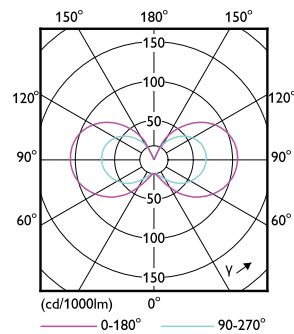

Product data

General Information	
Cap-Base	GY6.35
Nominal lifetime	15,000 hour(s)
Switching Cycle	50,000
Lighting Technology	LED
Flux measurement reference	Sphere
Light Technical	
Color Code	827 [CCT of 2700K]
Beam Angle (Nom)	300 degree(s)
Luminous Flux	205 lm
Color Designation	Warm White (WW)
Correlated Color Temperature (Nom)	2700 K
Luminous Efficacy (rated) (Nom)	113.00 lm/W
Color Consistency	<6
Color rendering index (CRI)	80
LLMF At End Of Nominal Lifetime (Nom)	70 %
Photobiological safety according to EN 62471	RG1

Operating and Electrical	
Line Frequency	- Hz
Input Frequency	- Hz
Power Consumption	1.8 W
Lamp Current (Nom)	260 mA
Wattage Equivalent	20 W
Starting Time (Nom)	0.5 s
Warm-up time to 60% light	0.5 s
Power Factor (Fraction)	0.6
Voltage (Nom)	ac electronic 12 V
Temperature	
T-Case Maximum (Nom)	80 °C
Controls and Dimming	
Dimmable	No
Mechanical and Housing	
Bulb Shape	Capsule

Dimensional drawing

Product	D	C
CorePro LEDcapsuleLV 1.8-20W GY6.35 827	13 mm	35 mm

Photometric data

General uniform lighting - CorePro LEDcapsuleLV 1.8-20W GY6.35 827

Light Distribution Diagram - CorePro LEDcapsuleLV 1.8-20W GY6.35 827