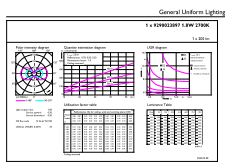

Dimensional drawing

Product	D	C
CorePro LEDcapsuleLV 1.8-20W GY6.35 827	13 mm	35 mm

Photometric data

General uniform lighting - CorePro LEDcapsuleLV 1.8-20W GY6.35 827

Light Distribution Diagram - CorePro LEDcapsuleLV 1.8-20W GY6.35 827