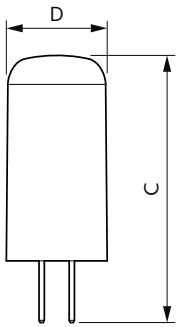

Product data

General Information	
Cap-Base	GY6.35
Nominal lifetime	15,000 hour(s)
Switching Cycle	50,000
Lighting Technology	LED
Flux measurement reference	Sphere
Light Technical	
Color Code	827 [CCT of 2700K]
Beam Angle (Nom)	300 degree(s)
Luminous Flux	205 lm
Color Designation	Warm White (WW)
Correlated Color Temperature (Nom)	2700 K
Luminous Efficacy (rated) (Nom)	113.00 lm/W
Color Consistency	<6
Color rendering index (CRI)	80
LLMF At End Of Nominal Lifetime (Nom)	70 %
Photobiological safety according to EN 62471	RG1

Dimensional drawing

Product	D	C
CorePro LEDcapsuleLV 1.8-20W GY6.35 827	13 mm	35 mm

Photometric data

General uniform lighting - CorePro LEDcapsuleLV 1.8-20W GY6.35 827

Light Distribution Diagram - CorePro LEDcapsuleLV 1.8-20W GY6.35 827