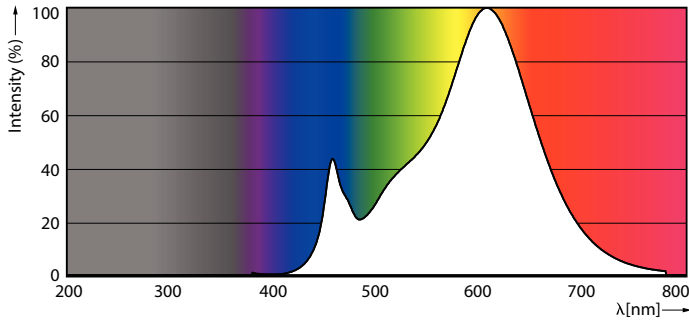

CorePro LEDcapsule LV

Photometric data

Spectral Power Distribution Colour - CorePro LEDcapsuleLV 1.8-20W GY6.35 827