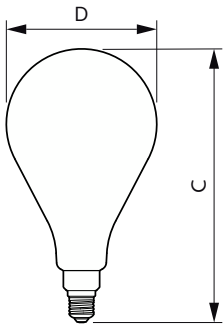

Classic filament LEDbulbs

Bulb Shape	A160
Net Weight (Piece)	0.230 kg

Approval and Application

Energy Consumption kWh/1000 h	5 kWh
CE mark	Yes
EU RoHS compliant	Yes
EyeComfort	Yes
LED Innovations	EyeComfort
Flickering value (PstLM) - Flickering value as per EN 61000-3-3	1
Stroboscopic effect visibility measure (SVM)	0.4
Ambient temperature range	-20 to +45 °C

Application Conditions

can it be used in closed luminaires	No
-------------------------------------	----

Product Data

Order product name	LED classic-giant 28W E27 A160 GOLD ND
Full product name	LED classic-giant 28W E27 A160 GOLD ND
Full product code	871951431382800
Order code	929002983801
Material Nr. (12NC)	929002983801
Numerator - Quantity Per Pack	1
EAN/UPC - Product/Case	8719514313828
Numerator - Packs per outer box	2
EAN/UPC - Case	8719514313835

Dimensional drawing

Product	D	C
LED classic-giant 28W E27 A160 GOLD ND	162 mm	293 mm

Photometric data

Light Distribution Diagram - LED classic-giant 28W E27 A160 GOLD ND

Spectral Power Distribution Colour - LED classic-giant 28W E27 A160 GOLD ND