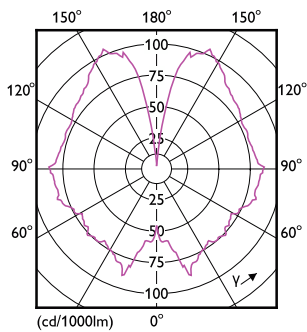

Product data

General Information	
Cap-Base	E27
Nominal lifetime	15,000 hour(s)
Switching Cycle	20,000
Rated Lifetime (Hours)	15,000 hour(s)
Lighting Technology	LED
Light Technical	
Color Code	818 [CCT of 1800K]
Color Code	818 [CCT of 1800K]
Beam Angle (Nom)	330 degree(s)
Luminous Flux	300 lm
Color Designation	1800
Correlated Color Temperature (Nom)	1800 K
Luminous Efficacy (rated) (Nom)	66 lm/W
Color Consistency	<6
Color rendering index (CRI)	80
LLMF At End Of Nominal Lifetime (Nom)	70 %
Photobiological safety according to EN 62471	RG1

Operating and Electrical	
Line Frequency	50 to 60 Hz
Input Frequency	50 to 60 Hz
Power Consumption	4.5 W
Lamp Current (Nom)	40 mA
Wattage Equivalent	28 W
Starting Time (Nom)	0.5 s
Warm-up time to 60% light	0.5 s
Power Factor (Fraction)	0.7
Voltage (Nom)	220-240 V
Temperature	
T-Case Maximum (Nom)	45 °C
Controls and Dimming	
Dimmable	No
Mechanical and Housing	
Bulb Finish	Amber
Bulb Material	Glass

Classic filament LEDbulbs

Bulb Shape	A160
Net Weight (Piece)	0.230 kg

Approval and Application

Energy Consumption kWh/1000 h	5 kWh
CE mark	Yes
EU RoHS compliant	Yes
EyeComfort	Yes
LED Innovations	EyeComfort
Flickering value (PstLM) - Flickering value as per EN 61000-3-3	1
Stroboscopic effect visibility measure (SVM)	0.4
Ambient temperature range	-20 to +45 °C

Dimensional drawing

Product	D	C
LED classic-giant 28W E27 A160 GOLD ND	162 mm	293 mm

Photometric data

Light Distribution Diagram - LED classic-giant 28W E27 A160 GOLD ND

Spectral Power Distribution Colour - LED classic-giant 28W E27 A160 GOLD ND