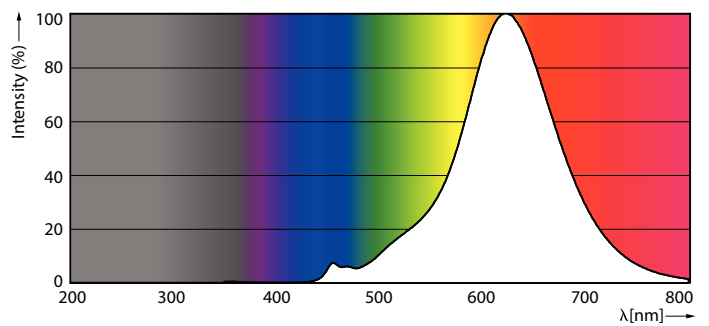

Product data

General Information	
Cap-Base	E27
Nominal lifetime	15,000 hour(s)
Switching Cycle	20,000
Rated Lifetime (Hours)	15,000 hour(s)
Lighting Technology	LED
Light Technical	
Color Code	818 [CCT of 1800K]
Color Code	818 [CCT of 1800K]
Beam Angle (Nom)	330 degree(s)
Luminous Flux	300 lm
Color Designation	1800
Correlated Color Temperature (Nom)	1800 K
Luminous Efficacy (rated) (Nom)	66 lm/W
Color Consistency	<6
Color rendering index (CRI)	80
LLMF At End Of Nominal Lifetime (Nom)	70 %
Photobiological safety according to EN 62471	RG1

Operating and Electrical	
Line Frequency	50 to 60 Hz
Input Frequency	50 to 60 Hz
Power Consumption	4.5 W
Lamp Current (Nom)	40 mA
Wattage Equivalent	28 W
Starting Time (Nom)	0.5 s
Warm-up time to 60% light	0.5 s
Power Factor (Fraction)	0.7
Voltage (Nom)	220-240 V
Temperature	
T-Case Maximum (Nom)	45 °C
Controls and Dimming	
Dimmable	No
Mechanical and Housing	
Bulb Finish	Amber
Bulb Material	Glass

Classic filament LEDbulbs

Bulb Shape	A160
Net Weight (Piece)	0.230 kg

Approval and Application

Energy Consumption kWh/1000 h	5 kWh
CE mark	Yes
EU RoHS compliant	Yes
EyeComfort	Yes
LED Innovations	EyeComfort
Flickering value (PstLM) - Flickering value as per EN 61000-3-3	1
Stroboscopic effect visibility measure (SVM)	0.4
Ambient temperature range	-20 to +45 °C

Dimensional drawing

Product	D	C
LED classic-giant 28W E27 A160 GOLD ND	162 mm	293 mm

Photometric data

Light Distribution Diagram - LED classic-giant 28W E27 A160 GOLD ND

Spectral Power Distribution Colour - LED classic-giant 28W E27 A160 GOLD ND