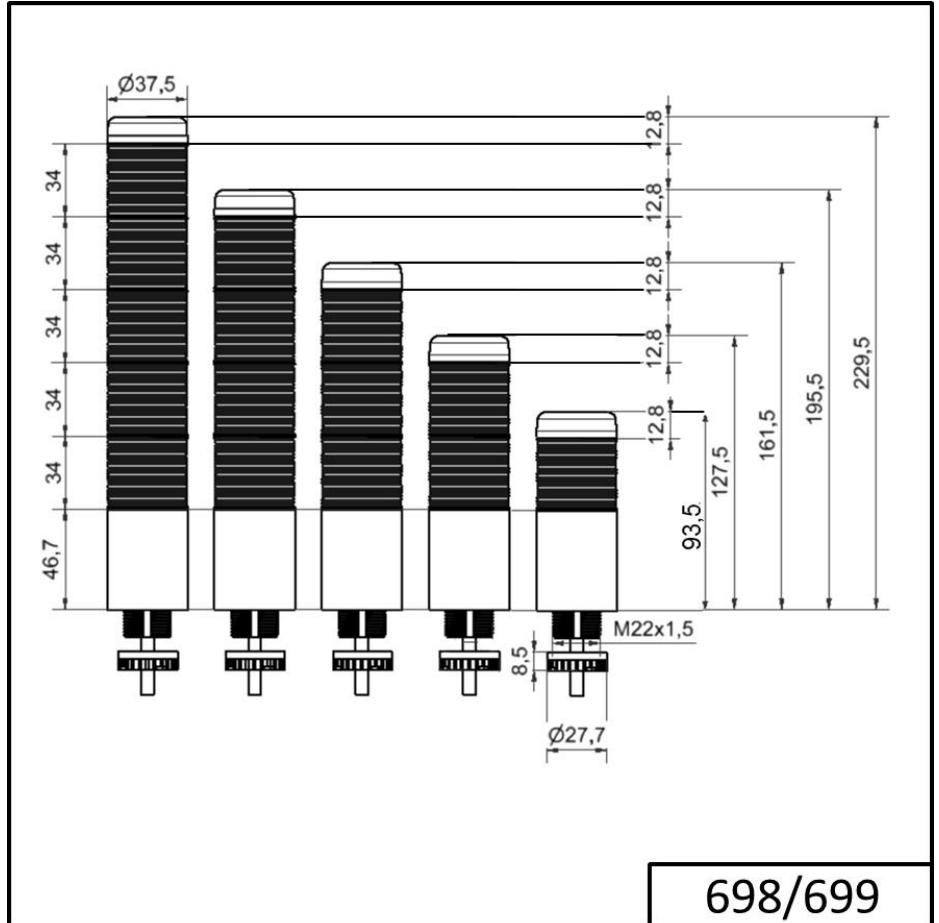

Completely pre-assembled Signal Towers / KOMPAKT 37
K37cl sr cable EM Pulse tone 24VAC/DC WH

DRAWING

! For additional installation and mounting information, refer to the appropriate user guide at www.werma.com. This printed copy is for information only and is subject to alteration.