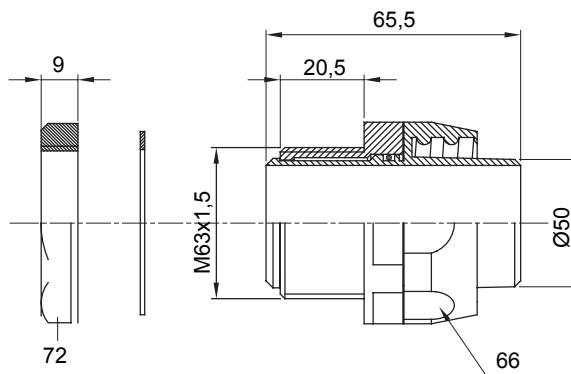

Straight and revolving coupling device for sheath with IP54 protection degree.

Colour	Black RAL 9005	IP degree	IP54
ISO pitch	M 63x1.5	Sheath Ø (mm)	50
Type	Revolving	Electrocod	210

DIMENSIONAL

TECHNICAL SYMBOLOGY