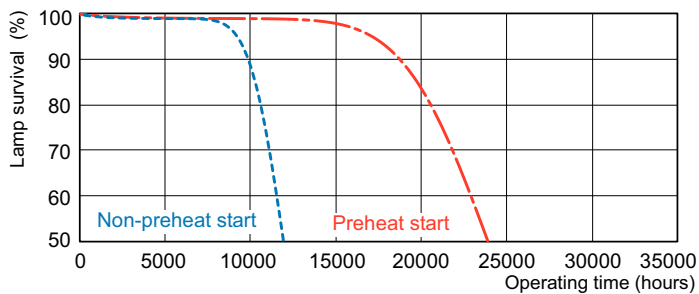

Lifetime

Life Expectancy Diagram - MASTER TL5 HE 21W/827 SLV/40