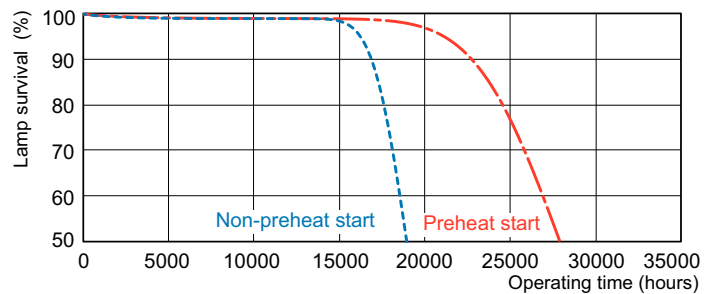

Life Expectancy Diagram - MASTER TL5 HE 21W/827 SLV/40