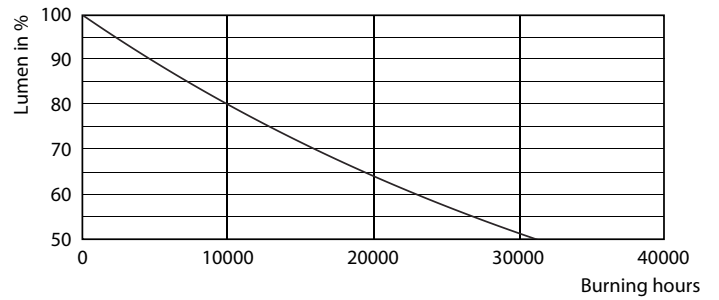

LEDbulb 25W E14 827 FR B35