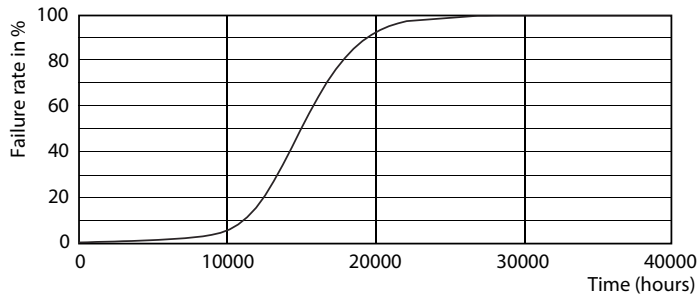

Classic frosted LED candles and lusters

Lifetime

LEDbulb 25W E14 827 FR B35