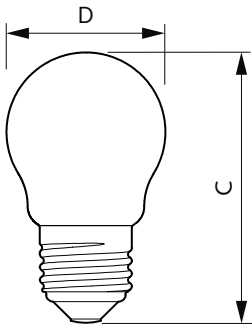

Classic frosted LED candles and lusters

Energy Consumption kWh/1000 h	3 kWh
EPREL Registration Number	387385
Product Data	
Full product code	871869670645900
Order product name	Classic LEDLuster ND 2.2-25W P45 E27 FR
EAN/UPC - Product	8718696706459

Order code	929001345602
Numerator - Quantity Per Pack	1
Numerator - Packs per outer box	10
Material Nr. (12NC)	929001345602
Net Weight (Piece)	0.014 kg

Dimensional drawing

Candle P45 230V 2-25W 250lm 2700K E27ND

Product	D	C
Classic LEDLuster ND 2.2-25W P45 E27 FR	45 mm	78 mm