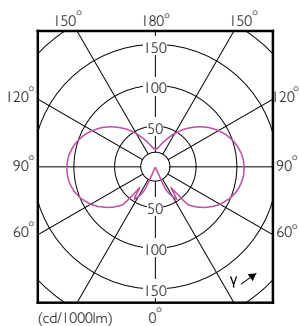

Product	D	C
Classic LEDLuster ND 2.2-25W P45 E27 FR	45 mm	78 mm

Photometric data

LEDbulb, Bulb A21 14W, 18W 2200-2700K

LEDbulb 25W E27 827 FR P45

LEDbulb 25W E14 827 FR B35

Classic frosted LED candles and lusters