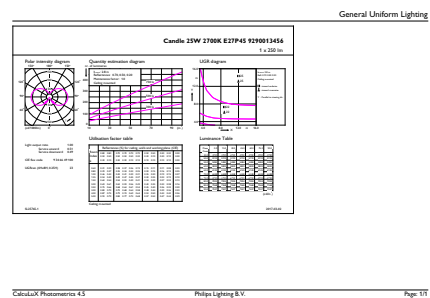

LEDbulb 25W E27 827 FR P45