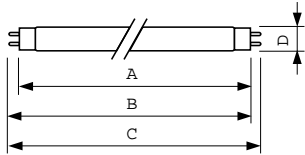

Product data

General Information		Lamp Current (Nom)	
Cap-Base	G13 [Medium Bi-Pin Fluorescent]		0.380 A
Flux measurement reference	Sphere	Controls and Dimming	
Light Technical		Dimmable	Yes
Color Code	840 [CCT of 4000K]	Mechanical and Housing	
Luminous Flux	860 lumen	Bulb Shape	T8 [26 mm (T8)]
Color Designation	Cool Daylight	Approval and Application	
Chromaticity Coordinate X (Nom)	0.38	Mercury (Hg) Content (Max)	2 mg
Chromaticity Coordinate Y (Nom)	0.38	Mercury (Hg) Content (Nom)	2 mg
Correlated Color Temperature (Nom)	4000 K	Energy Consumption kWh/1000 h	15 kWh
Luminous Efficacy (rated) (Nom)	63 lm/W	EPREL Registration Number	423,504
Color rendering index (CRI)	83	Product Data	
Operating and Electrical		Full product code	871150095381040
Power Consumption	14.2 W	Order product name	MASTER TL-D Super 80 14W/840 SLV/25

Dimensional drawing

Product	D (max)	A (max)	B (max)	B (min)	C (max)
MASTER TL-D Super 80 14W/840 SLV/25	28 mm	361.2 mm	368.3 mm	365.9 mm	375.4 mm

Photometric data

Spectral Power Distribution Colour - MASTER TL-D Super 80 14W/840 SLV/25