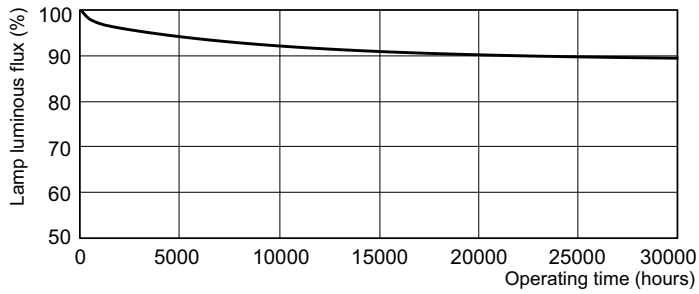

Dimensional drawing

Product	D (max)	A (max)	B (max)	B (min)	C (max)
MASTER TL-D Super 80 14W/840 SLV/25	28 mm	361.2 mm	368.3 mm	365.9 mm	375.4 mm

Photometric data

Spectral Power Distribution Colour - MASTER TL-D Super 80 14W/840 SLV/25

Lifetime

Life Expectancy Diagram - MASTER TL-D Super 80 14W/840 SLV/25

Life Expectancy Diagram - MASTER TL-D Super 80 14W/840 SLV/25

MASTER TL-D Super 80

Lifetime

Lumen Maintenance Diagram - MASTER TL-D Super 80 14W/840 SLV/25