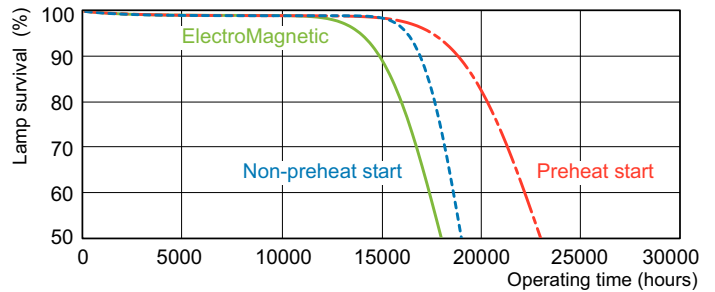

Lifetime

Life Expectancy Diagram - MASTER TL-D Super 80 14W/840 SLV/25

Life Expectancy Diagram - MASTER TL-D Super 80 14W/840 SLV/25