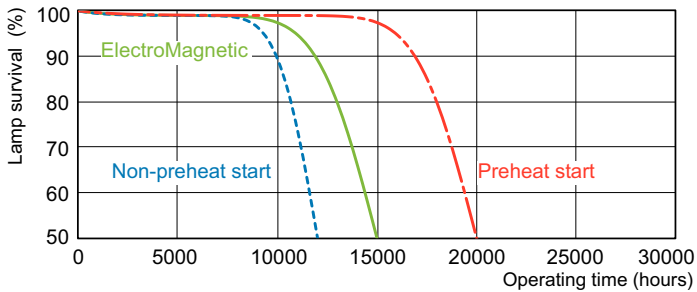

Lifetime

Life Expectancy Diagram - MASTER TL-D Super 80 14W/840 SLV/25

Life Expectancy Diagram - MASTER TL-D Super 80 14W/840 SLV/25