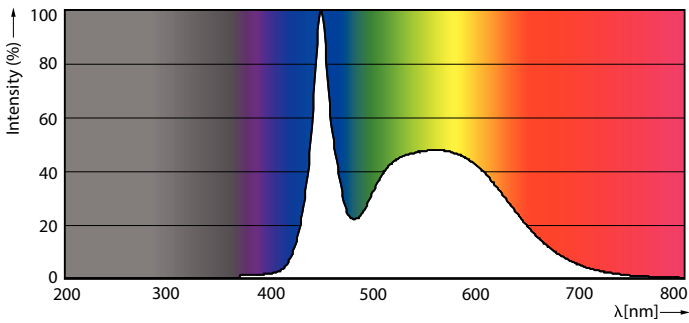

Spectral Power Distribution Colour - CorePro LEDtube UN 1200mm HO 18W865 T8