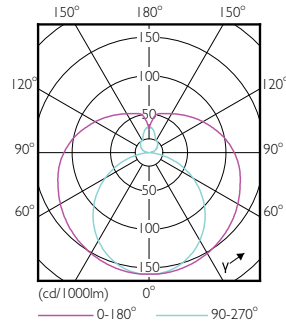

Light Distribution Diagram - CorePro LEDtube UN 1200mm HO 18W865 T8

CorePro LED tube Universal T8

Photometric data