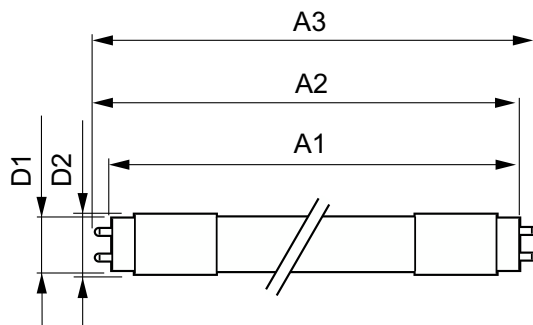

CorePro LED tube Universal T8

Max. lamp no. on MCB B type 10A – EM ballast with Compensation Capacitor.	19
Max. lamp no. on MCB B type 16A – Mains	131
Max. lamp no. on MCB B type 16A – EM ballast without Compensation Capacitor.	166
Max. lamp no. on MCB B type 16A – EM ballast with Compensation Capacitor.	30

Temperature

T-Case Maximum (Nom)	55 °C

Controls and Dimming

Dimmable	No

Mechanical and Housing

Bulb Finish	Frosted
Bulb Material	Glass
Product Length	1,200 mm
Bulb Shape	T8
Net Weight (Piece)	0.215 kg

Approval and Application

Energy Efficiency Class	E
Energy Saving Product	Yes
Approval Marks	RoHS compliance CE marking KEMA Keur certificate

Energy Consumption kWh/1000 h	18 kWh
EPREL Registration Number	1936622
CE mark	Yes
EU RoHS compliant	Yes
Flickering value (PstLM) - Flickering value as per EN 61000-3-3	1
Stroboscopic effect visibility measure (SVM)	0.4
Ambient temperature range	-20 to +45 °C

Application Conditions

can it be used in closed luminaires	Yes

Product Data

Order product name	CorePro LEDtube UN 1200mm HO 18W865 T8
Full product name	CorePro LEDtube UN 1200mm HO 18W865 T8
Full product code	871869680170300
Order code	929001869402
Material Nr. (12NC)	929001869402
Numerator - Quantity Per Pack	1
EAN/UPC - Product/Case	8718696801703
Numerator - Packs per outer box	10
EAN/UPC - Case	8718696801710

Dimensional drawing

Product	D1	D2	A1	A2	A3
CorePro LEDtube UN 1200mm HO 18W865 T8	27.9 mm	28 mm	1,199.4 mm	1,205.3 mm	1,213.6 mm