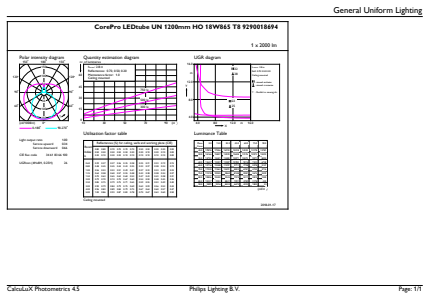

CorePro LED tube Universal T8

Photometric data

General uniform lighting - CorePro LEDtube UN 1200mm HO 18W865 T8