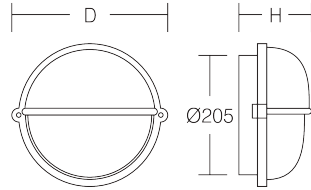

# INSTRUCTION

Alu-Superior  
51051.0031

**RZB**  
LIGHTING

≈ 0 - 250 V 0 - 60 Hz IP 65 IK08

D 245, H 125

1,12 kg

$\Phi_{\square}$  [lm]

$P_{\square}$  [W]