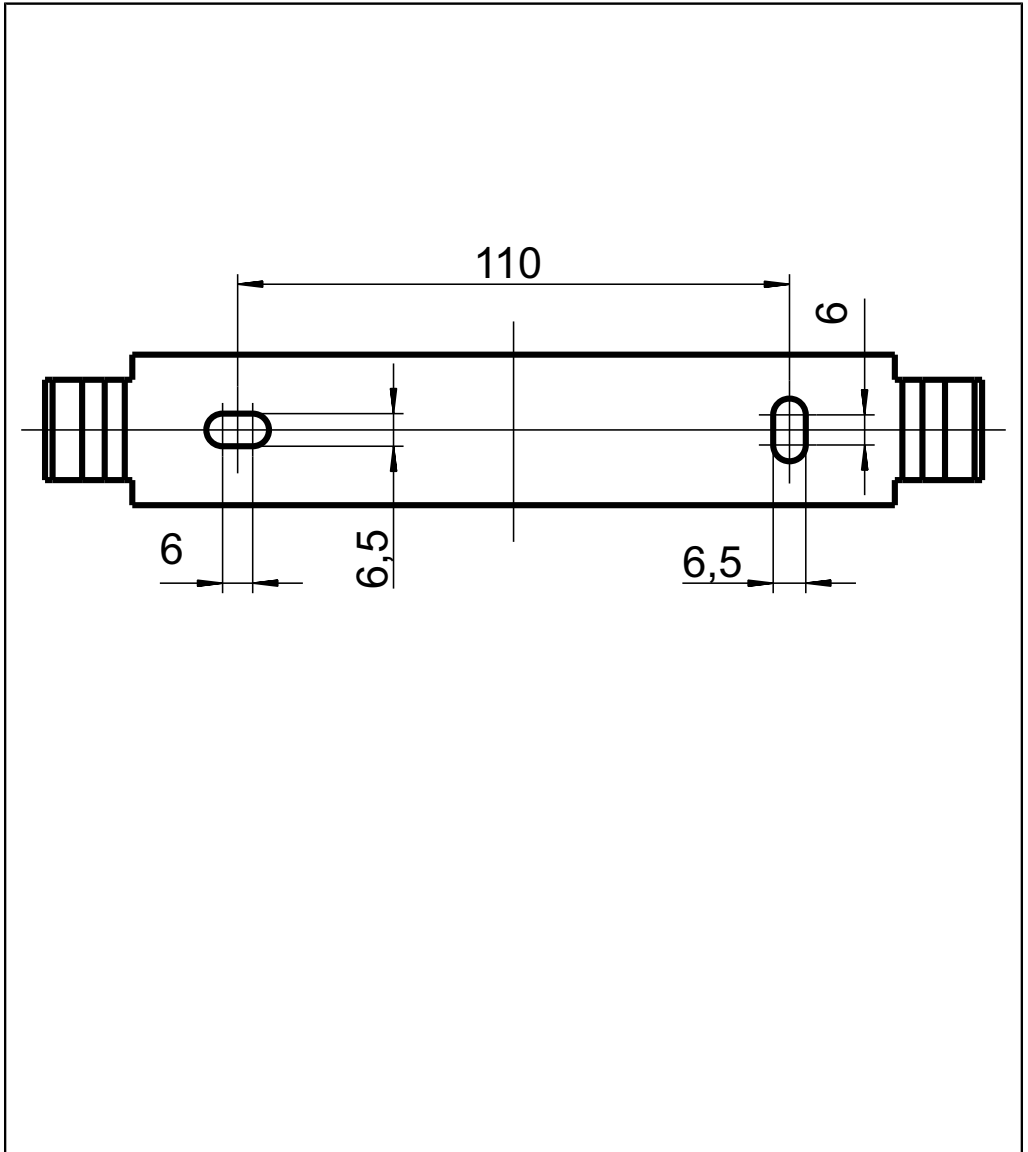

RZB - Rudolf Zimmermann, Bamberg GmbH

🏠 Rheinstraße 16, 96052 Bamberg

☎ 0951/7909-0

📄 0951/7909-198

🌐 info@rzb-leuchten.de